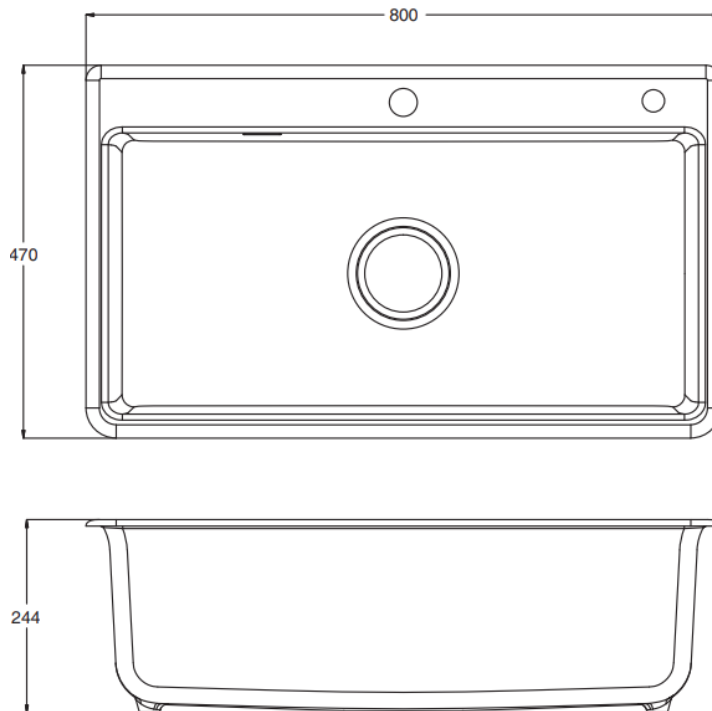

Brand : KOHLER
Name : CAIRN® Single Basin sink in Neoroc
Item Code : K27816T-2HD-UM1
Designer :
Color / Finish: Matt Black
Dimensions : 800 x 470 mm

Product info:

- Single basin sink in Neoroc
- For dual mount installation (undermount or topmount)
- Easy clean drain system: Easy to clean; Quick flow, made of with anti-bacterial materials for better hygiene performance