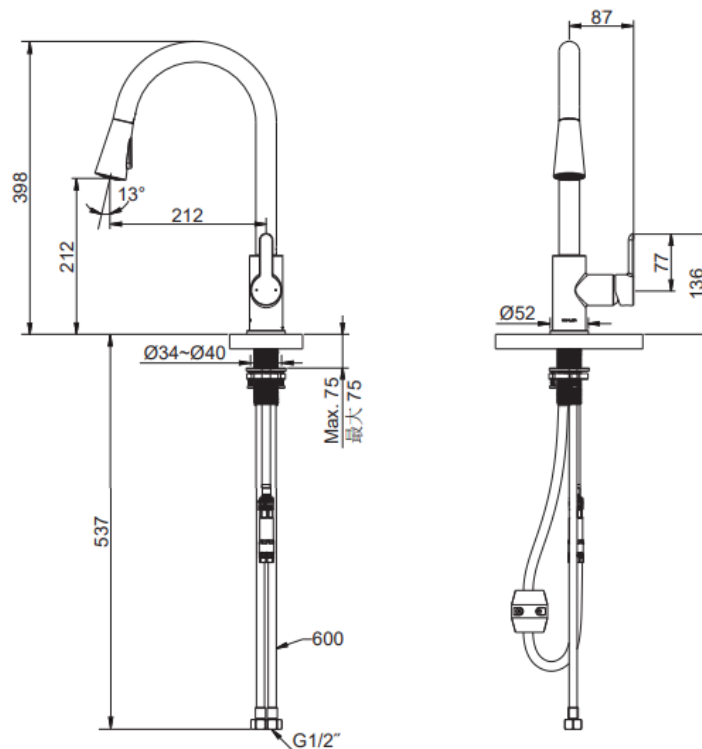

Brand : KOHLER  
 Name : ATOM sink faucet with pull down spray head  
 Item Code : K27774T-4-CP  
 Designer :  
 Color / Finish: Polished Chrome  
 Dimensions : 670 x 438 x 533 mm

**Product info:**

- 2 Water Sprays Aerate - Detail clean and fast fill in. Ring Shower – Fruit & Vegetable clean.
- Polished chrome surface provides strong corrosion resistance for ensured durability.
- Durable brass construction passes USA AB1953 and China GB18145 standards.
- KOHLER finishes resist corrosion and tarnishing.
- Ceramic disc valves exceed industry longevity standards for a lifetime of durable performance.