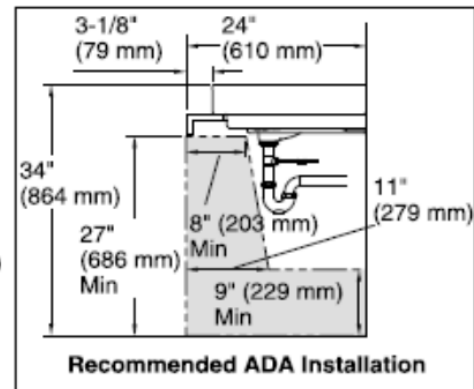

Brand : KOHLER  
 Name : FOREFRONT Vanity top, 1 tap hole  
 Item Code : K2749T-1-0

Designer :

Color / Finish: White  
 Dimensions : 900 x 520 x 100 mm

**Product info:**

- Vessel Lavatory
- Vanity top
- 1 tap hole
- Fireclay
- With overflow drain