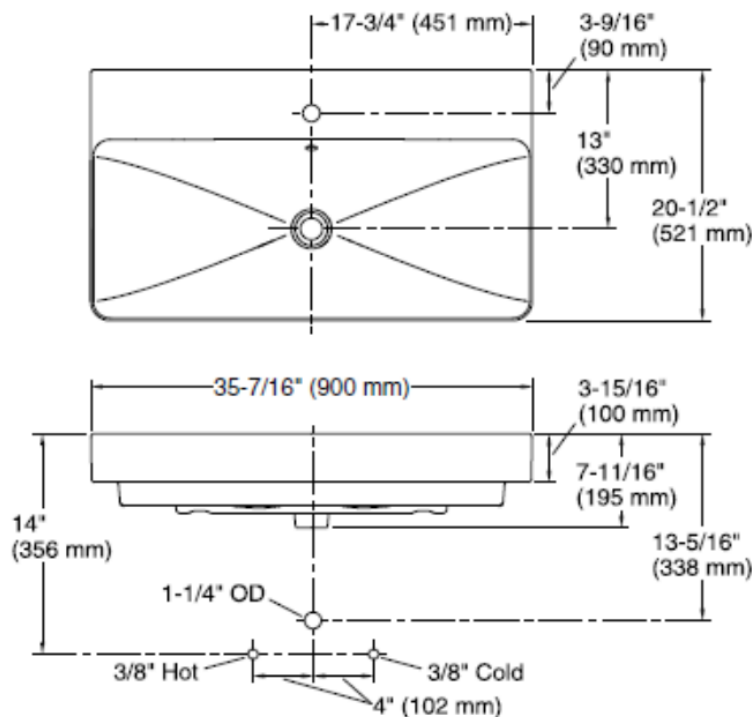

Brand : KOHLER  
 Name : FOREFRONT Vanity top, 1 tap hole  
 Item Code : K2749T-1-0

Designer :

Color / Finish: White  
 Dimensions : 900 x 520 x 100 mm

**Product info:**

- Vessel Lavatory
- Vanity top
- 1 tap hole
- Fireclay
- With overflow drain