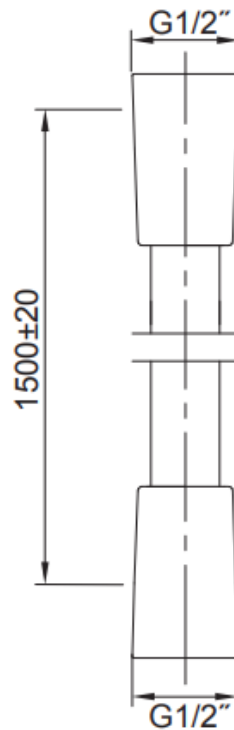

Brand : KOHLER
Name : Artifacts Smooth hose
Item Code : K-26744T-CP
Designer :
Color / Finish: Polished Chrome
Dimensions : 1.8 meter

Product info:
• Smooth Hose

Flushing of pipe must be done before fittings are installed. Failure to do so voids the warranty.
Follow cleaning instructions and avoid using any harmful chemicals.
All information is for reference only. Installation shall always be based on the specs provided with actual delivered items.
For more info, visit www.sanitecph.com