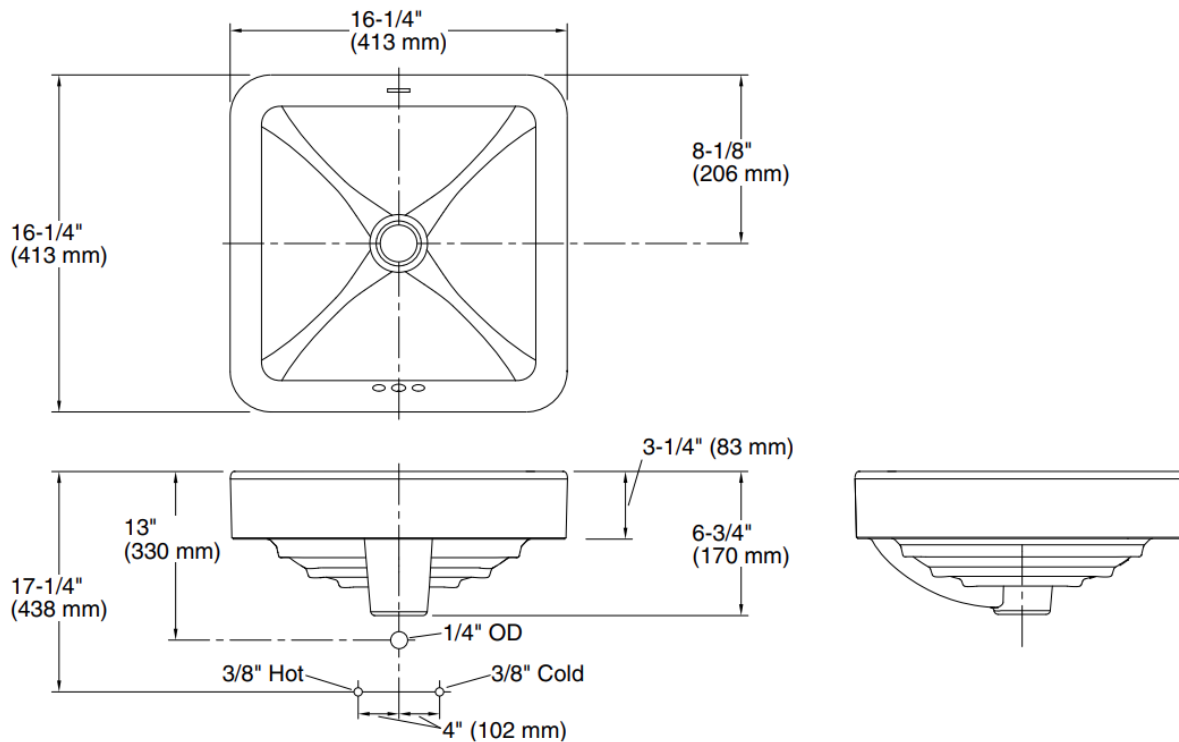

Brand : KOHLER  
 Name : VOX Vessel Lavatory  
 Item Code : K2661-7  
 Designer :  
 Color / Finish: Black  
 Dimensions : 413 x 413 mm

**Product info:**

- Vessel Lavatory
- No faucet holes; requires wall- or counter-mount faucet