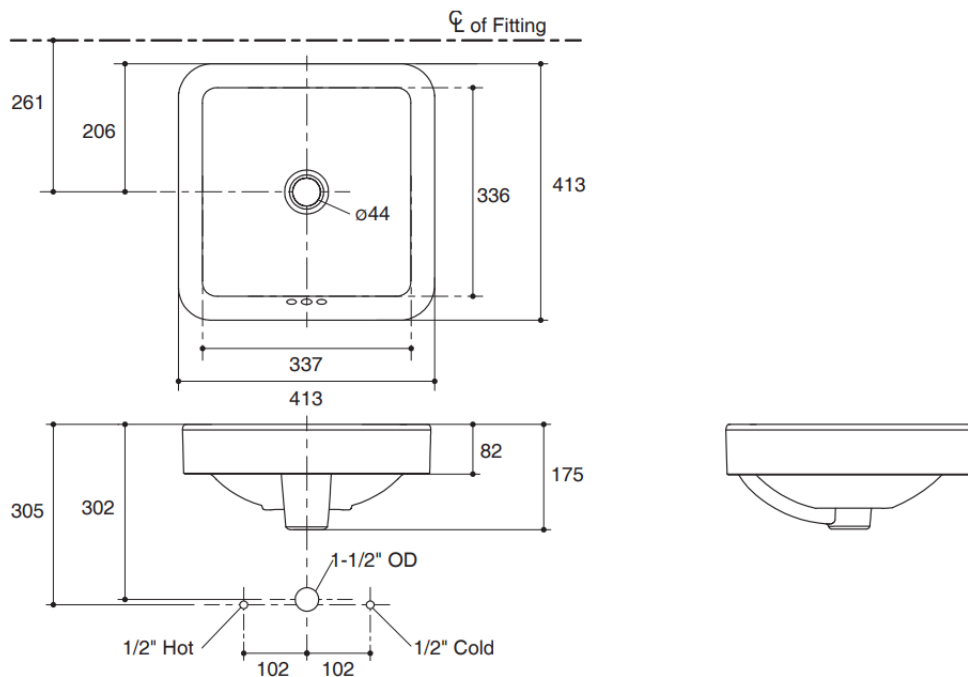

Brand : KOHLER  
 Name : FOREFRONT vessel lavatory  
 Item Code : K2661X-NSG  
 Designer :  
 Color / Finish: Ash grey  
 Dimensions : 393 x 393 mm

**Product info:**

- Vessel Lavatory
- Vitreous China
- Installation type: Vessel
- No faucet hole
- With overflow drain

Dimensions are approximate.  
Unit: mm

Flushing of pipe must be done before fittings are installed. Failure to do so voids the warranty.  
 Follow cleaning instructions and avoid using any harmful chemicals.  
 All information is for reference only. Installation shall always be based on the specs provided with actual delivered items.  
 For more info, visit [www.sanitecph.com](http://www.sanitecph.com)