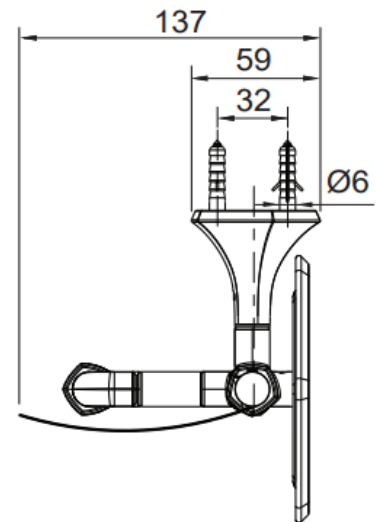

Brand : KOHLER
Name : Occasion Double cover toilet holder w/ tray
Item Code : K2660X-1-0
Designer :
Color / Finish: French Gold
Dimensions : 337 x 142 x 137 mm

Product info:

- Double cover toilet holder
- With tray