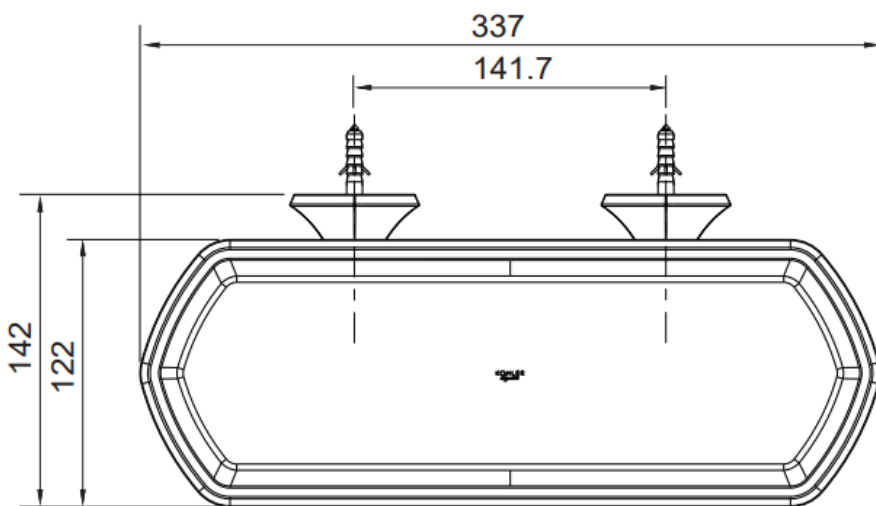

Brand : KOHLER
Name : Occasion Double cover toilet holder w/ tray
Item Code : K2660X-1-0
Designer :
Color / Finish: French Gold
Dimensions : 337 x 142 x 137 mm

Product info:

- Double cover toilet holder
- With tray