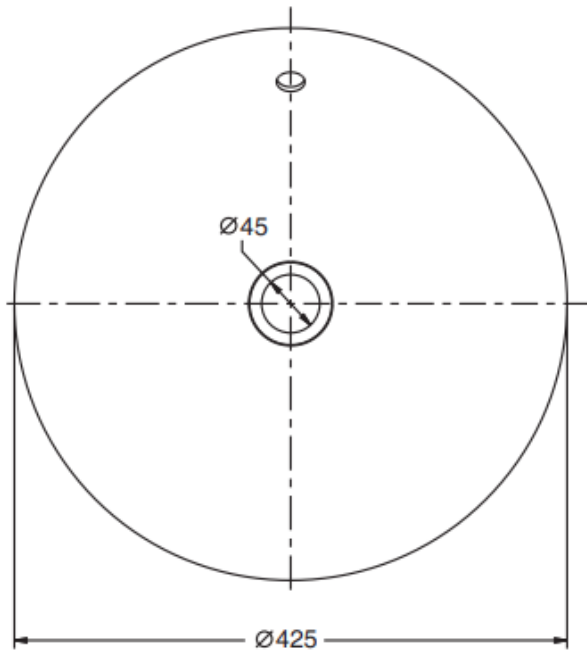

Brand : KOHLER  
 Name : VEIL Vessel Lavatory  
 Item Code : K-26408T-0  
 Designer :  
 Color / Finish: White  
 Dimensions : Ø420 mm

**Product info:**

- Essential Vessel Lavatory – Round
- Minimalism Unveiled

|              | Length<br>长 | Width<br>宽 | Height<br>高 | Depth<br>盆深 |
|--------------|-------------|------------|-------------|-------------|
| Outer<br>外尺寸 | 425         | 425        | 175         |             |
| Inner<br>内尺寸 | 420         | 420        |             | 129         |