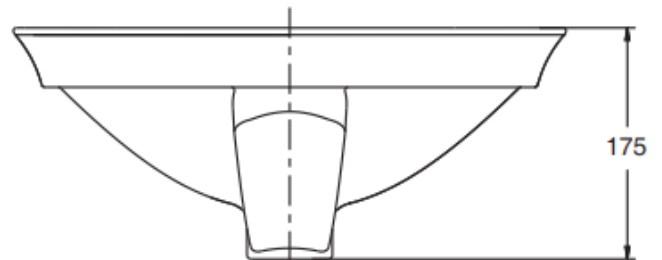

Brand : KOHLER  
 Name : VEIL Vessel Lavatory  
 Item Code : K-26408T-0  
 Designer :  
 Color / Finish: White  
 Dimensions : Ø420 mm

**Product info:**

- Essential Vessel Lavatory – Round
- Minimalism Unveiled

|              | Length<br>长 | Width<br>宽 | Height<br>高 | Depth<br>盆深 |
|--------------|-------------|------------|-------------|-------------|
| Outer<br>外尺寸 | 425         | 425        | 175         |             |
| Inner<br>内尺寸 | 420         | 420        |             | 129         |