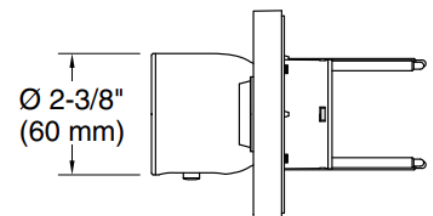

Brand : KOHLER
Name : ANTHEM Recessed Mech TC Control 3OT
Item Code : K26347T-9-CP
Designer :
Color / Finish: Polished Chrome
Dimensions : 338 x 65 x 103 mm

Product info:

- Three-outlet thermostatic valve control panel