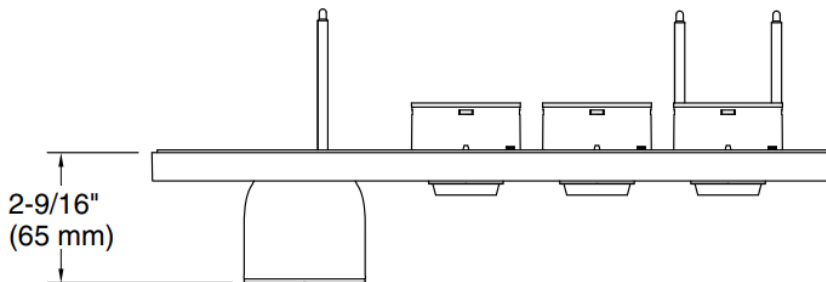

Brand : KOHLER
Name : ANTHEM Recessed Mech TC Control 3OT
Item Code : K26347T-9-CP
Designer :
Color / Finish: Polished Chrome
Dimensions : 338 x 65 x 103 mm

Product info:

- Three-outlet thermostatic valve control panel