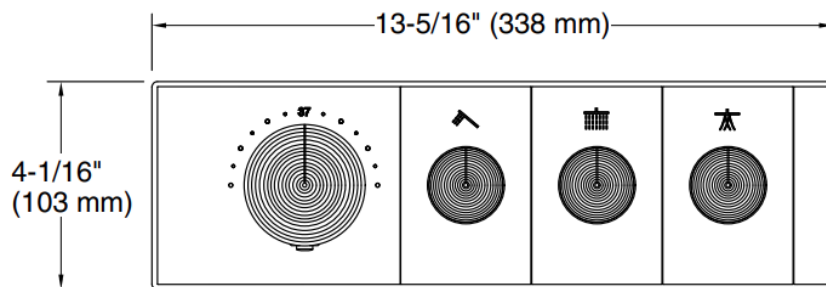

Brand : KOHLER
Name : ANTHEM Recessed Mech TC Control 3OT
Item Code : K26347T-9-CP
Designer :
Color / Finish: Polished Chrome
Dimensions : 338 x 65 x 103 mm

Product info:

- Three-outlet thermostatic valve control panel