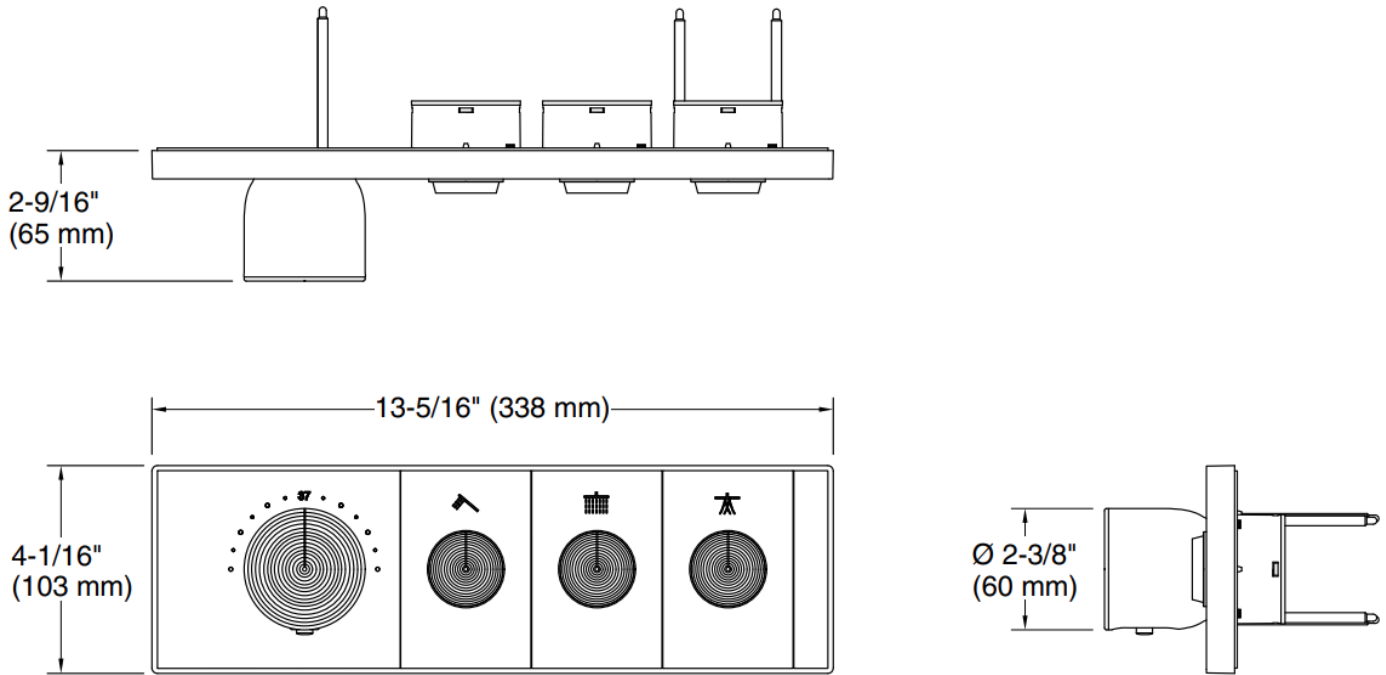

Brand : KOHLER
Name : ANTHEM Recessed Mech TC Control 3OT
Item Code : K26347T-9-BL
Designer :
Color / Finish: Matt Black
Dimensions : 338 x 65 x 103 mm

Product info:

- Three-outlet thermostatic valve control panel