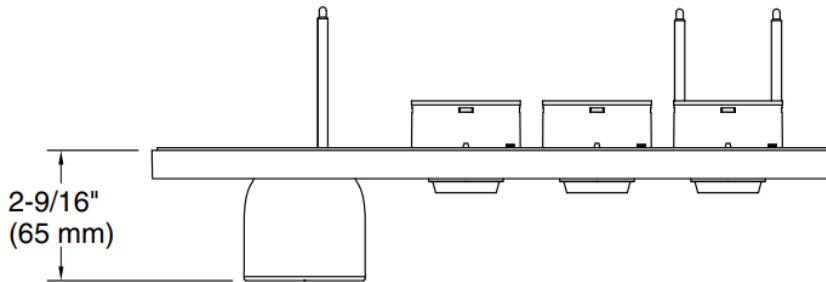

Brand : KOHLER
 Name : ANTHEM Recessed Mech TC Control 3OT
 Item Code : K26347T-9-2MB
 Designer :
 Color / Finish: Brushed Moderne Brass
 Dimensions : 338 x 65 x 103 mm

Product info:

- Three-outlet thermostatic valve control panel