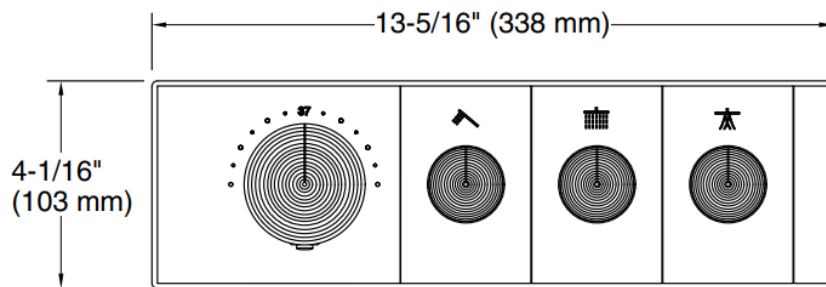

Brand : KOHLER
 Name : ANTHEM Recessed Mech TC Control 3OT
 Item Code : K26347T-9-2MB
 Designer :
 Color / Finish: Brushed Moderne Brass
 Dimensions : 338 x 65 x 103 mm

Product info:

- Three-outlet thermostatic valve control panel