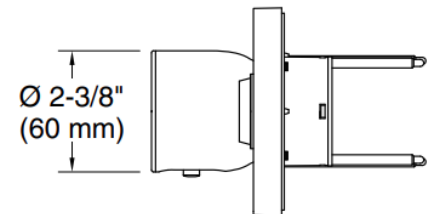

Brand : KOHLER
 Name : ANTHEM Recessed Mech TC Control 3OT
 Item Code : K26347T-9-2MB
 Designer :
 Color / Finish: Brushed Moderne Brass
 Dimensions : 338 x 65 x 103 mm

Product info:

- Three-outlet thermostatic valve control panel