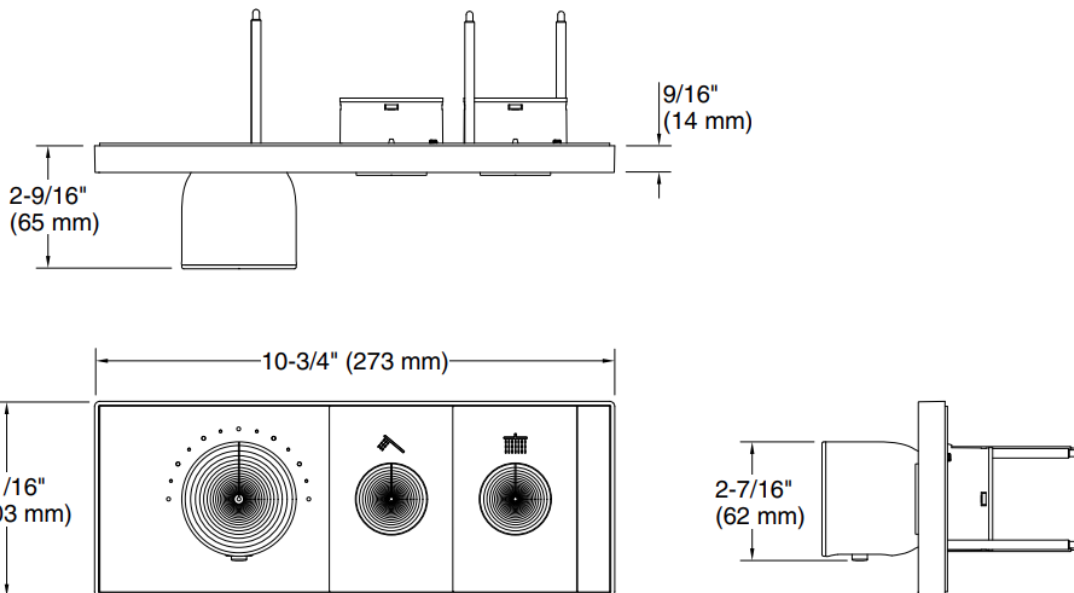

Brand : KOHLER
 Name : Anthem recessed thermostatic control 2OT
 Item Code : K26346T-9-CP
 Designer :
 Color / Finish: Polished Chrome
 Dimensions : 273 x 65 x 103 mm

Product info:

- Two-outlet thermostatic valve control panel
- When pressed once, shower outlet turns on and button pops out, becoming a knob for water flow adjustment.
- When pressed back in, water turns off and outlet button aligns with control plate surface; flow setting remains intact.
- High-temperature limit setting for added safety.