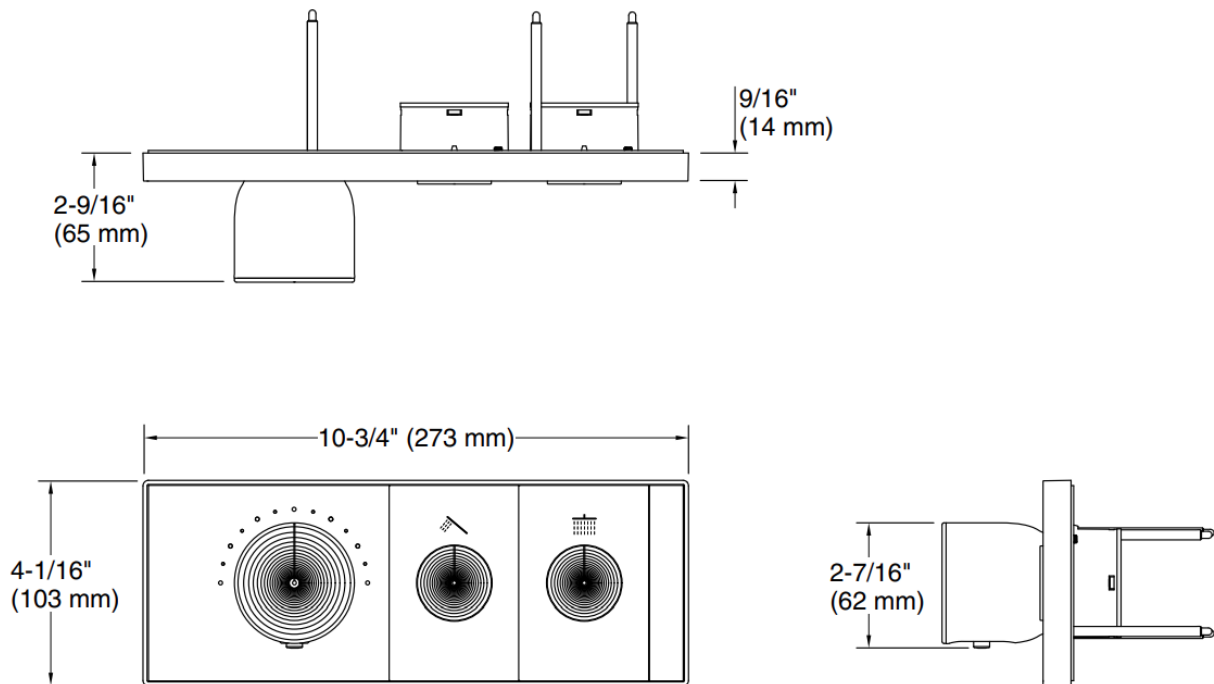

Brand : KOHLER
 Name : ANTHEM Recessed Mech TH Control 2OT
 Item Code : K26346T-9-BL
 Designer :
 Color / Finish: Matt Black
 Dimensions : 273 x 65 x 103 mm

Product info:

- Two-outlet thermostatic valve control panel
- Handles up to 8 gpm (30.3 lpm) flow capacity (rate may vary by installation)
- Mounts on finished wall surface