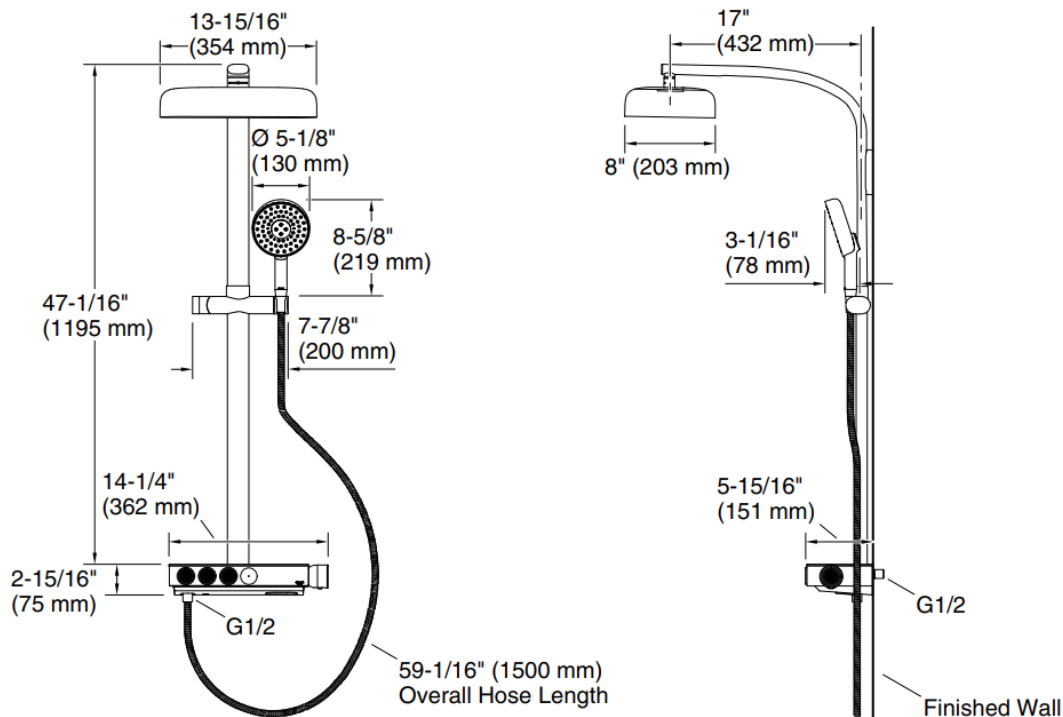

Brand : KOHLER
 Name : ANTHEM Shower Column
 Item Code : K26334T-9-CP
 Designer :
 Color / Finish: Polished Chrome
 Dimensions : 354 x 432 x 1195 mm

Product info:

- Flow Rate (Max) @ 45 psi 5 gal/min (18.9 l/min)
- Manufacturer's minimum rated flow: 2.5 gal/min (9.5 l/min)
- Pressure 45 psi (3.1 bar)
- Maximum (Static) Pressure: 125 psi (8.6 bar)
- Minimum (Operating) Pressure: 20 psi (1.4 bar)
- Rated maximum flow: 2.5 gal/min (9.5 l/min)
- Pressure: 80 psi (5.5 bar)