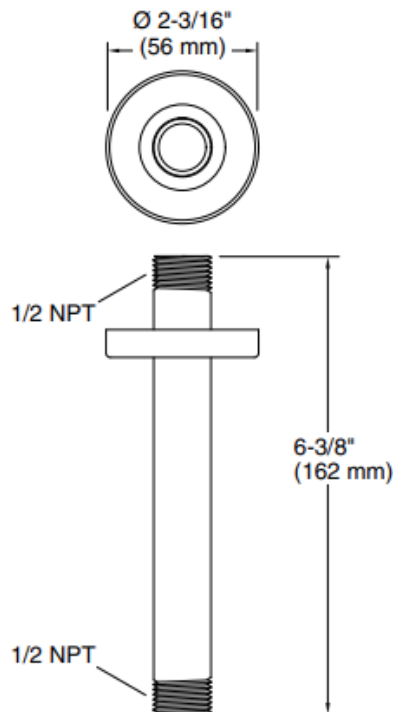

Brand : KOHLER
Name : STATEMENT 1F CM RH ARM - 6"
Item Code : K26320T-CP
Designer :
Color / Finish: Polished Chrome
Dimensions : 152 mm straight shower arm

Product info:

- For use with single-function rain heads
- KOHLER finishes resist corrosion and tarnishing
- Material: Brass construction ensures durability and reliability
- 1/2 -14 NPT connection