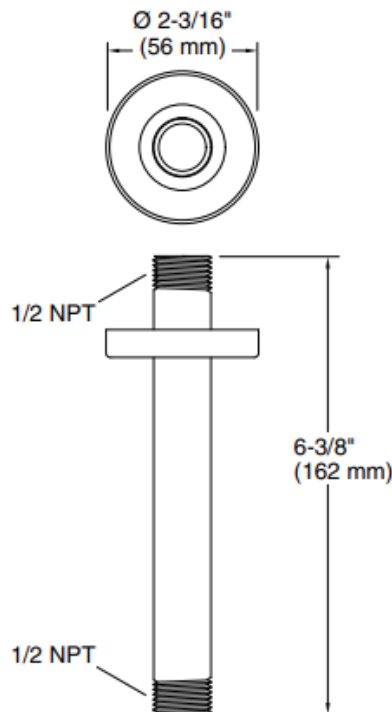

Brand : KOHLER
Name : STATEMENT 1F CM RH ARM - 6"
Item Code : K26320T-2MB
Designer :
Color / Finish: Brushed Moderne Brass
Dimensions : 152 mm straight shower arm

Product info:

- For use with single-function rain heads
- KOHLER finishes resist corrosion and tarnishing
- Material: Brass construction ensures durability and reliability
- 1/2 -14 NPT connection