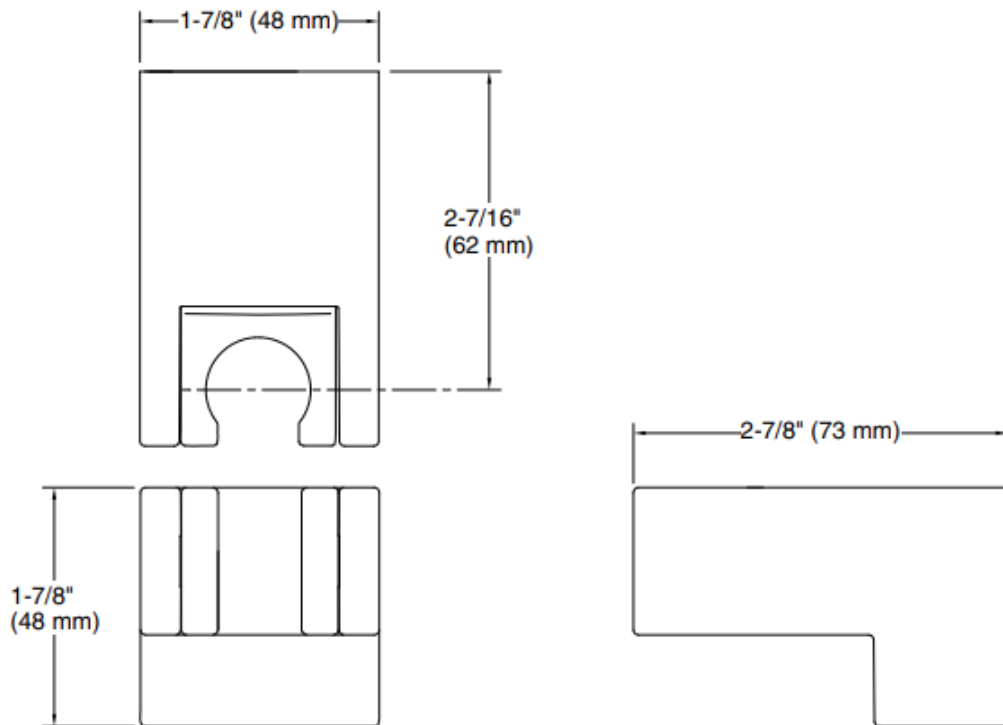

Brand : KOHLER  
Name : STATEMENT Hand shower holder  
Item Code : K26309T-BL  
Designer :  
Color / Finish: Matt Black  
Dimensions : 48 x 73 x 48 mm

**Product info:**

- Wall-mount handshower holder
- Durable metal construction.
- finishes resist corrosion and tarnishing.
- Wall-mount