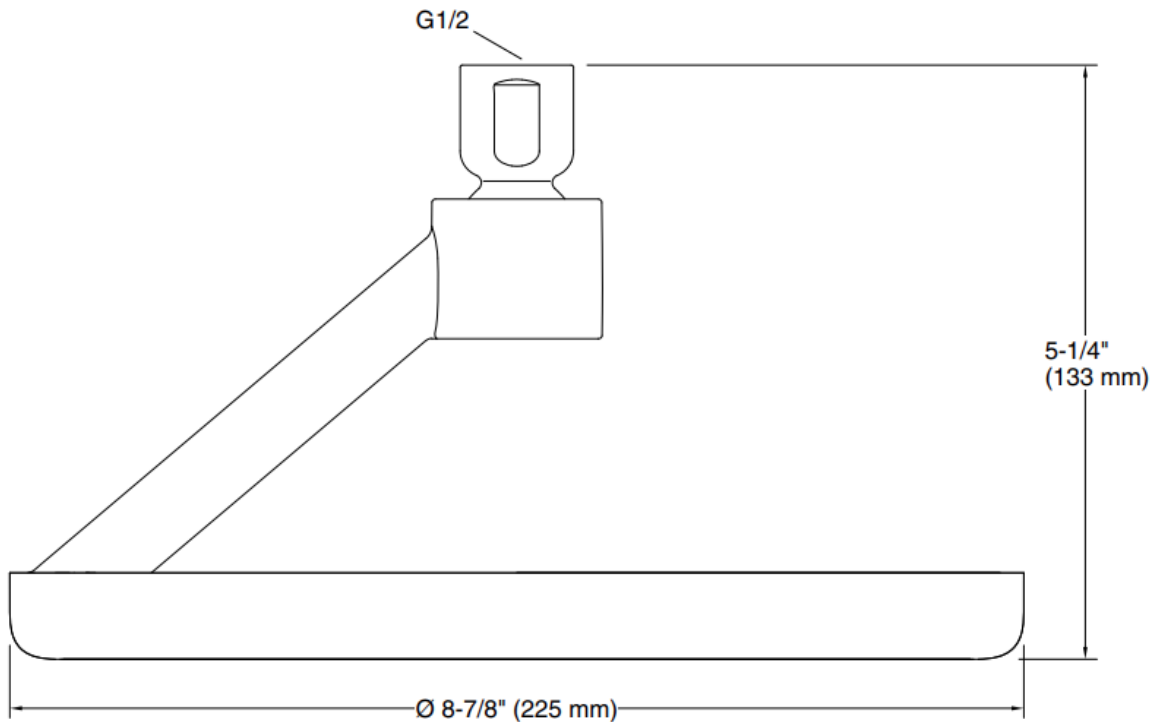

Brand : KOHLER  
Name : STATEMENT™ Iconic Open Rain head shower  
Item Code : K26301T-CP  
Designer :  
Color / Finish: Polished Chrome  
Dimensions : 225 x 133 mm

**Product info:**

- Open Rain iconic rainhead
- 2.5 gpm (9.5 lpm) maximum flow rate at 45 psi (3.1 bar)
- Full Coverage Rain uses gravity to deliver a soft flow of water, providing a gentle spray experience reminiscent of natural rainfall
- G 1/2 connection
- Premium material construction for durability and reliability