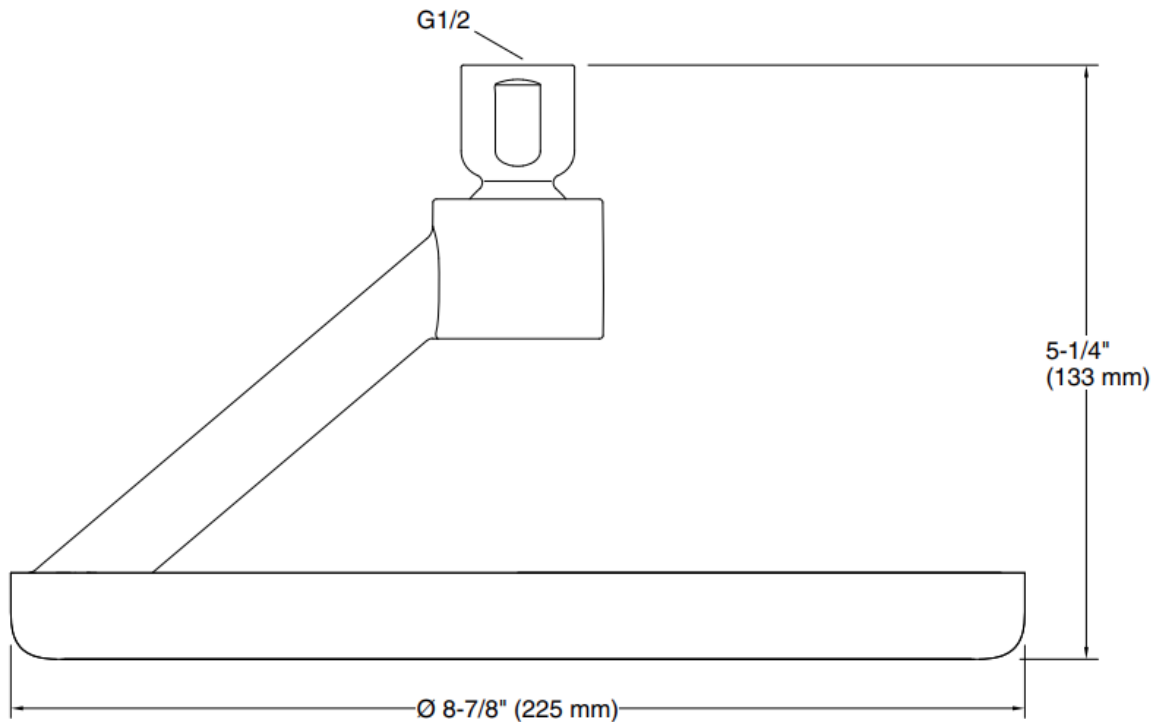

Brand : KOHLER
Name : STATEMENT™ Iconic Open Rain head shower
Item Code : K26301T-BL
Designer :
Color / Finish: Matt Black
Dimensions : 225 x 133 mm

Product info:

- Open Rain iconic rainhead
- 2.5 gpm (9.5 lpm) maximum flow rate at 45 psi (3.1 bar)
- Full Coverage Rain uses gravity to deliver a soft flow of water, providing a gentle spray experience reminiscent of natural rainfall
- G 1/2 connection
- Premium material construction for durability and reliability