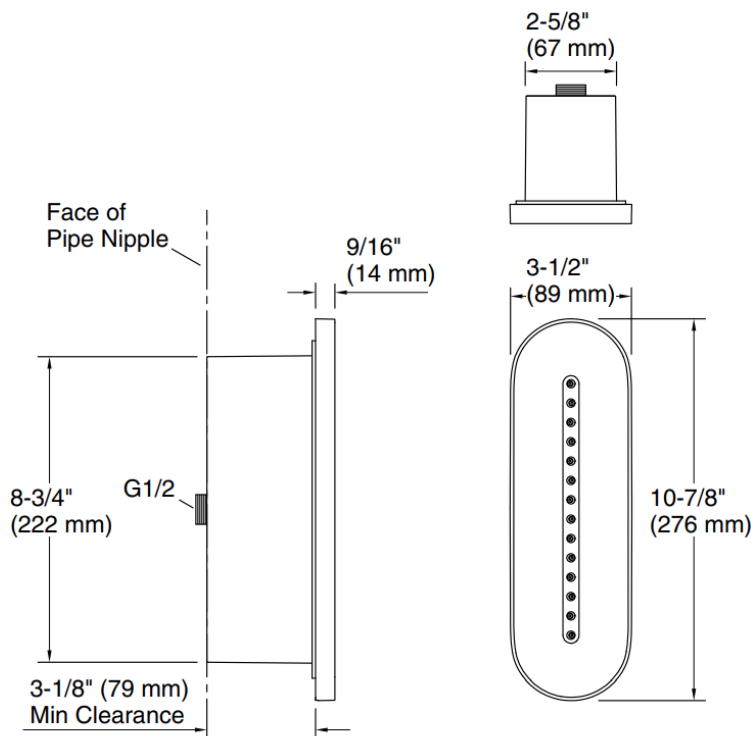

Brand : KOHLER  
 Name : STATEMENT Oblong G Vichy Body Spray  
 Item Code : K26300T-CP  
 Designer :  
 Color / Finish: Polished Chrome  
 Dimensions : 89 x 14 x 276 mm

**Product info:**

- Oblong single-function linear body spray delivers 14 twirling Deep Massage streams, targeting sore muscles to ease away aches and pains
- MasterClean™ sprayface features an easy-to-clean surface that withstands mineral buildup
- 2.5 gpm (9.5 lpm) maximum flow rate at 80 psi (5.5 bar).
- G 1/2 inlet connection.
- Semi-recessed into wall.