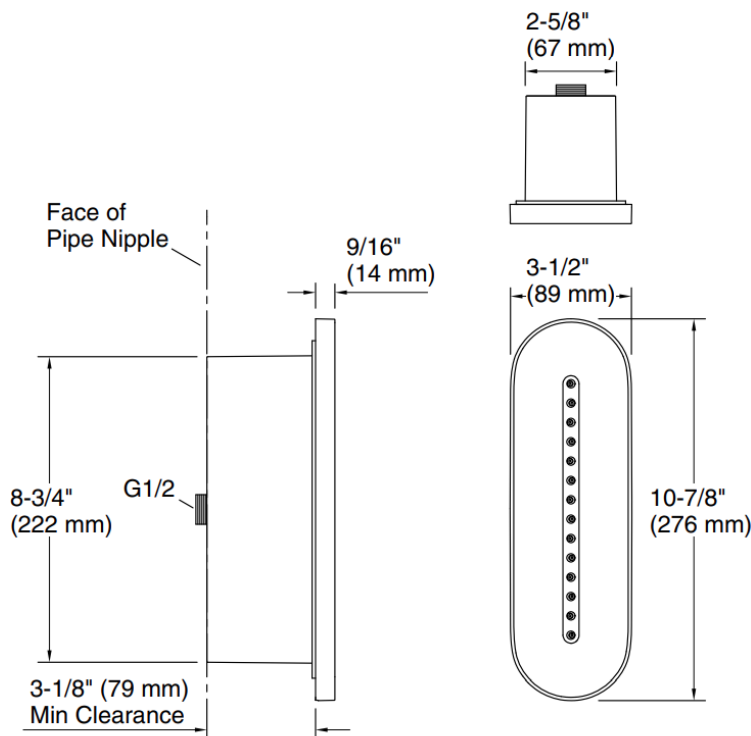

Brand : KOHLER
 Name : STATEMENT Oblong G Vichy Body Spray
 Item Code : K26300T-2MB
 Designer :
 Color / Finish: Brushed Moderne Brass
 Dimensions : 89 x 14 x 276 mm

Product info:

- Oblong single-function linear body spray delivers 14 twirling Deep Massage streams, targeting sore muscles to ease away aches and pains
- MasterClean™ sprayface features an easy-to-clean surface that withstands mineral buildup
- 2.5 gpm (9.5 lpm) maximum flow rate at 80 psi (5.5 bar).
- G 1/2 inlet connection.
- Semi-recessed into wall.