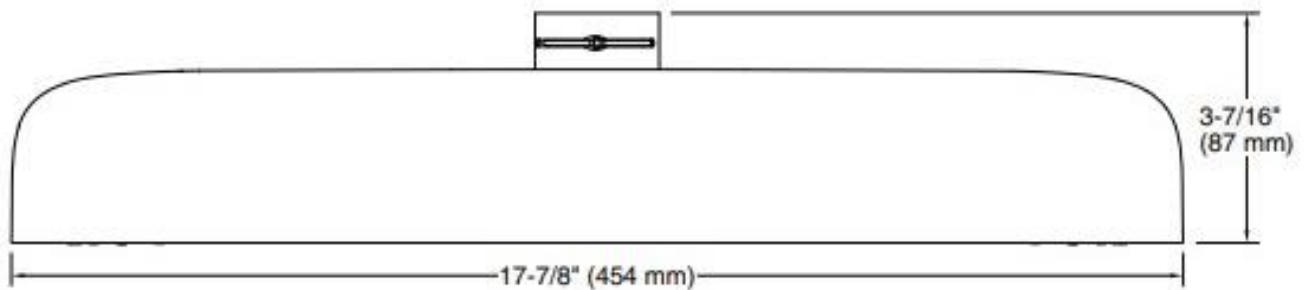

Brand : KOHLER
Name : STATEMENT™ 2F 18" RBN RAINHEAD
Item Code : K26298T-CP
Designer :
Color / Finish: Polished Chrome
Dimensions : 454 x 87 mm

Product info:

- Oval 14" two-function 2.5 gpm rainhead
- Premium material construction for durability and reliability.
- Katalyst® air-induction technology infuses water with air, creating bigger drops for a more powerful spray.
- Rated maximum flow: 2.5 gal/min (9.5 l/min)
- Pressure: 80 psi (5.5 bar)