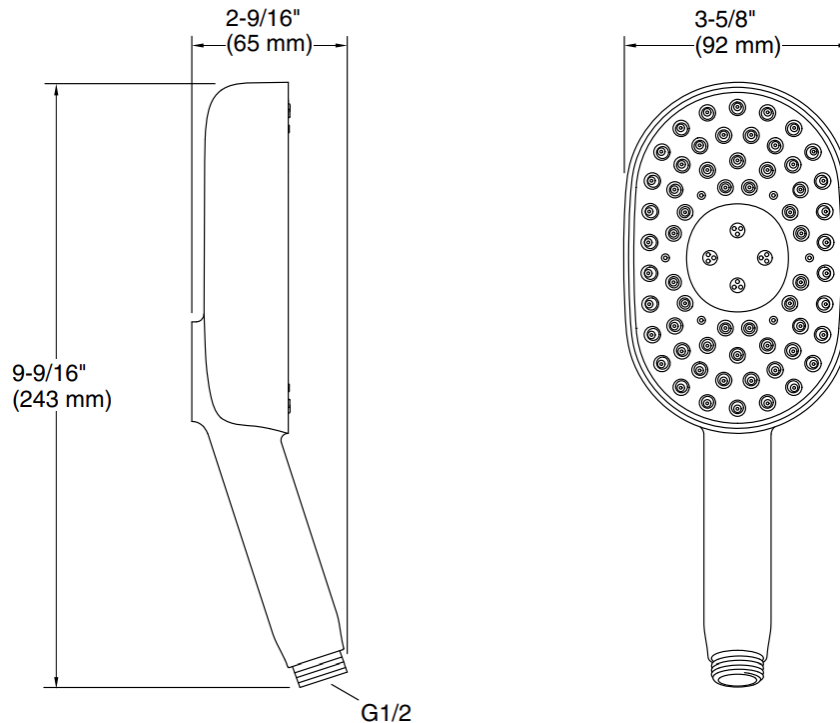

Brand : KOHLER
Name : STATEMENT 3F Oblong
Item Code : K26284T-2MB
Designer :
Color / Finish: Brushed Moderne Brass
Dimensions : 92 x 65 x 243 mm

Product info:

- Oval multifunction handheld shower
- 2.5 gpm (9.5 lpm) maximum flow rate at 80 psi (5.5 bar).
- Premium material construction for durability and reliability.
- finishes resist corrosion and tarnishing.
- Katalyst® air-induction technology infuses water with air, creating bigger drops for a more powerful spray.
- G 1/2 inlet connection.