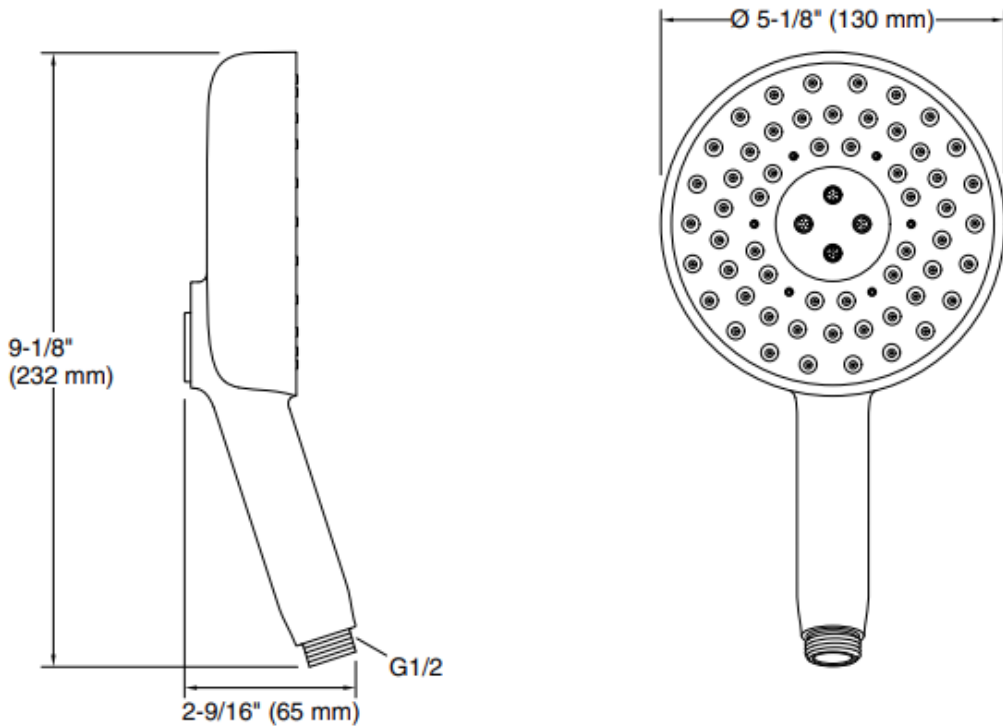

Brand : KOHLER
Name : STATEMENT 3F Roundshower
Item Code : K26282T-CP
Designer :
Color / Finish: Polished Chrome
Dimensions : 130 x 232 x 65 mm

Product info:

- Round multifunction handshower
- Premium material construction for durability and reliability.
- 2.5 gpm (9.5 lpm) maximum flow rate at 80 psi (5.5 bar).
- Katalyst® air-induction technology infuses water with air, creating bigger drops for a more powerful spray.
- G 1/2 inlet connection.
- Bracket or sidebar required for wall-mount installation.
- Deck-mount holder required for deck-mount installation.