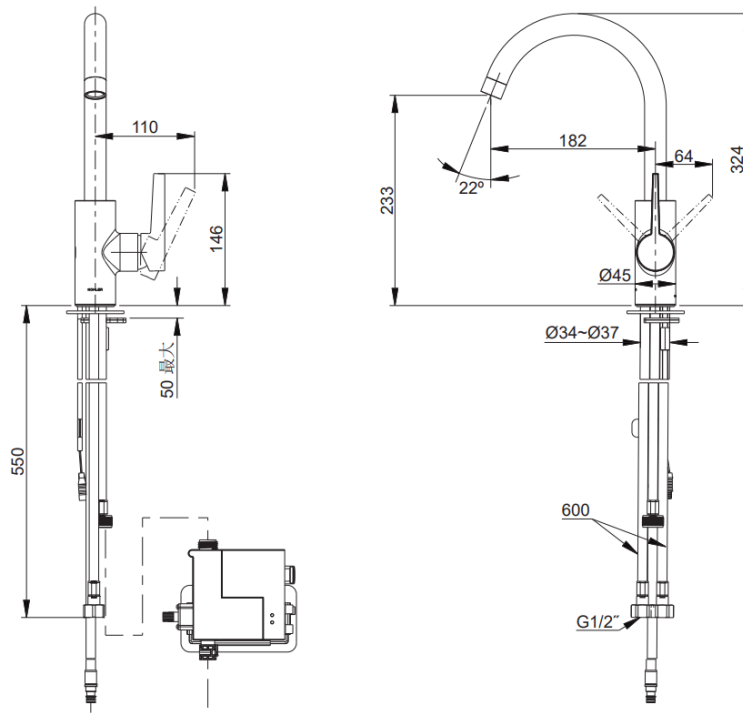

Brand : KOHLER
 Name : TAUT Swing Touchless Sink Faucet
 Item Code : K26259T-4-CP
 Designer :
 Color / Finish: Polished Chrome
 Dimensions : (See data drawing below for dimensions)

Product info:

- Swing touchless sink faucet
- High standard material
- Aerated stream for daily washing
- Ceramic disc valves