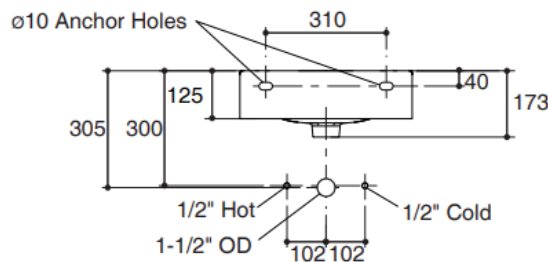

Dimensions are approximate.  
Unit: mm

**K-24985K**

**K-24985K-1**

**K-24985K-8**

Flushing of pipe must be done before fittings are installed. Failure to do so voids the warranty.  
 Follow cleaning instructions and avoid using any harmful chemicals.  
 All information is for reference only. Installation shall always be based on the specs provided with actual delivered items.  
 For more info, visit [www.sanitecph.com](http://www.sanitecph.com)