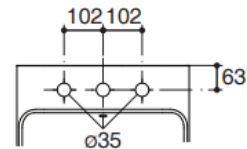

Dimensions are approximate.  
Unit: mm

**K-24985K**

**K-24985K-1**

**K-24985K-8**

Flushing of pipe must be done before fittings are installed. Failure to do so voids the warranty.  
 Follow cleaning instructions and avoid using any harmful chemicals.  
 All information is for reference only. Installation shall always be based on the specs provided with actual delivered items.  
 For more info, visit [www.sanitecph.com](http://www.sanitecph.com)