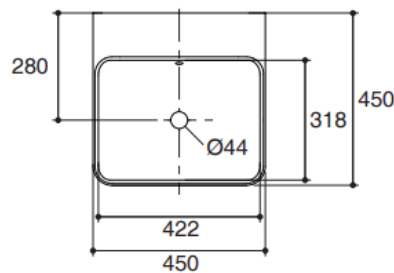

Brand : KOHLER  
 Name : FOREFRONT Wall-hung lavatory, 1 tap hole  
 Item Code : K24985K-1-0  
 Designer :  
 Color / Finish: Gray  
 Dimensions : 450 x 450mm

- Product info:
- Wall-hung lavatory
  - 1 tap hole

Dimensions are approximate.  
Unit: mm

**K-24985K**

**K-24985K-1**

**K-24985K-8**

Flushing of pipe must be done before fittings are installed. Failure to do so voids the warranty.  
 Follow cleaning instructions and avoid using any harmful chemicals.  
 All information is for reference only. Installation shall always be based on the specs provided with actual delivered items.  
 For more info, visit [www.sanitecph.com](http://www.sanitecph.com)