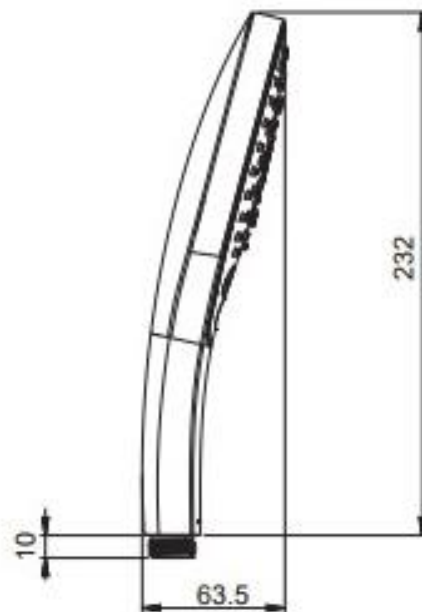

Brand : KOHLER
Name : TAUT Rainduet 3.0 Handshower
Item Code : K-24717T-BL

Designer :

Color / Finish: Matt Black
Dimensions : 126 x 232 x 63 mm

Product info:

- Hand shower
- Multi-Function Sprays: Switch among Komotion, Massage, and Katalyst Air sprays
- Push Button Control: Innovative spring structure, provides intuitive and durable experience
- Finish With Confidence: Passed acid salt spray test for up to 96 hours