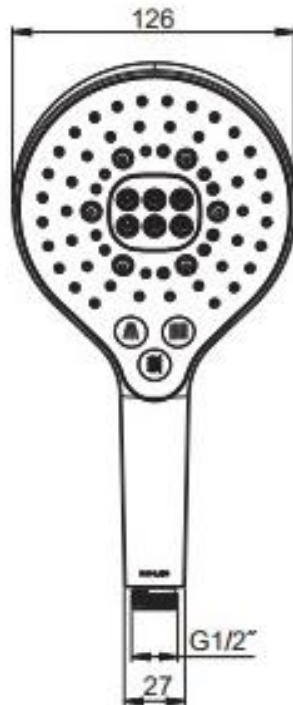

Brand : KOHLER
Name : TAUT Rainduet 3.0 Handshower
Item Code : K-24717T-BL

Designer :

Color / Finish: Matt Black
Dimensions : 126 x 232 x 63 mm

Product info:

- Hand shower
- Multi-Function Sprays: Switch among Komotion, Massage, and Katalyst Air sprays
- Push Button Control: Innovative spring structure, provides intuitive and durable experience
- Finish With Confidence: Passed acid salt spray test for up to 96 hours