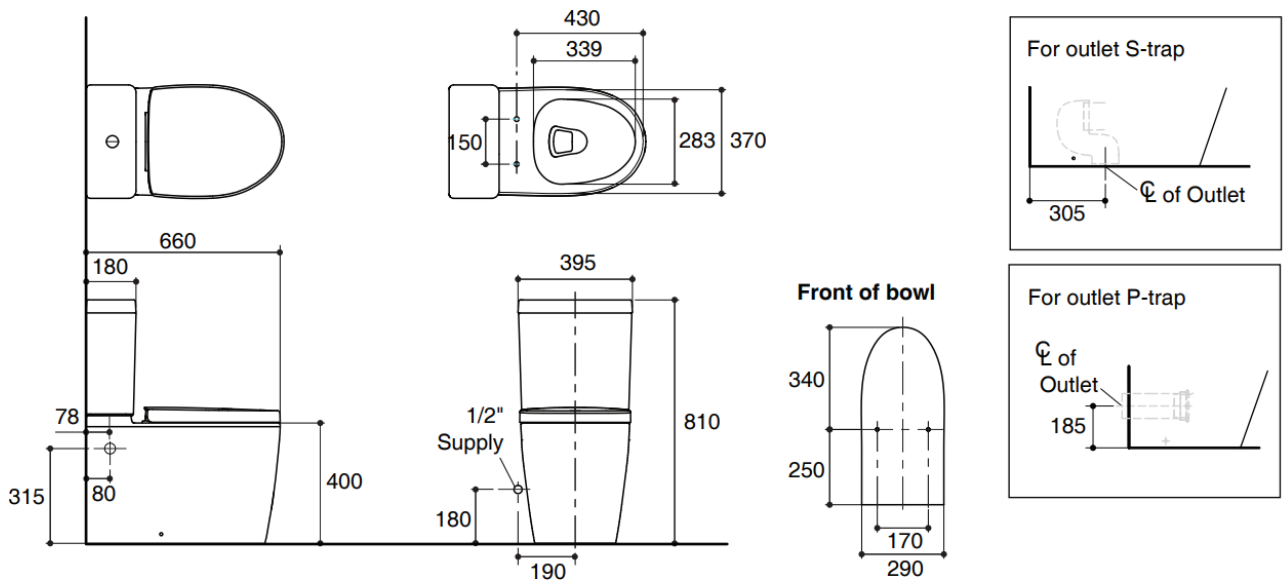

Brand : KOHLER
 Name : PARLIAMENT GRANDE 2-Piece toilet with quiet close seat
 Item Code : K76077K-0 – skirted bowl
 K76616K-0 – tank
 K75200K-0 – seat and cover
 Designer :
 Color / Finish: White
 Dimensions : 732 x 388 X 790 mm

Product info:

- Vitreous china
- Round front bowl
- Class Five 3/4.8L
- Includes quiet close seat
- Includes polished chrome push button
- Wash down flushing system with rimless technology
- 305 mm rough-in for S-trap

Dimensions are approximate.
 Unit: mm

Note: The recommended dimension for installation can be adjusted according to user preferences and layout.

Flushing of pipe must be done before fittings are installed. Failure to do so voids the warranty.