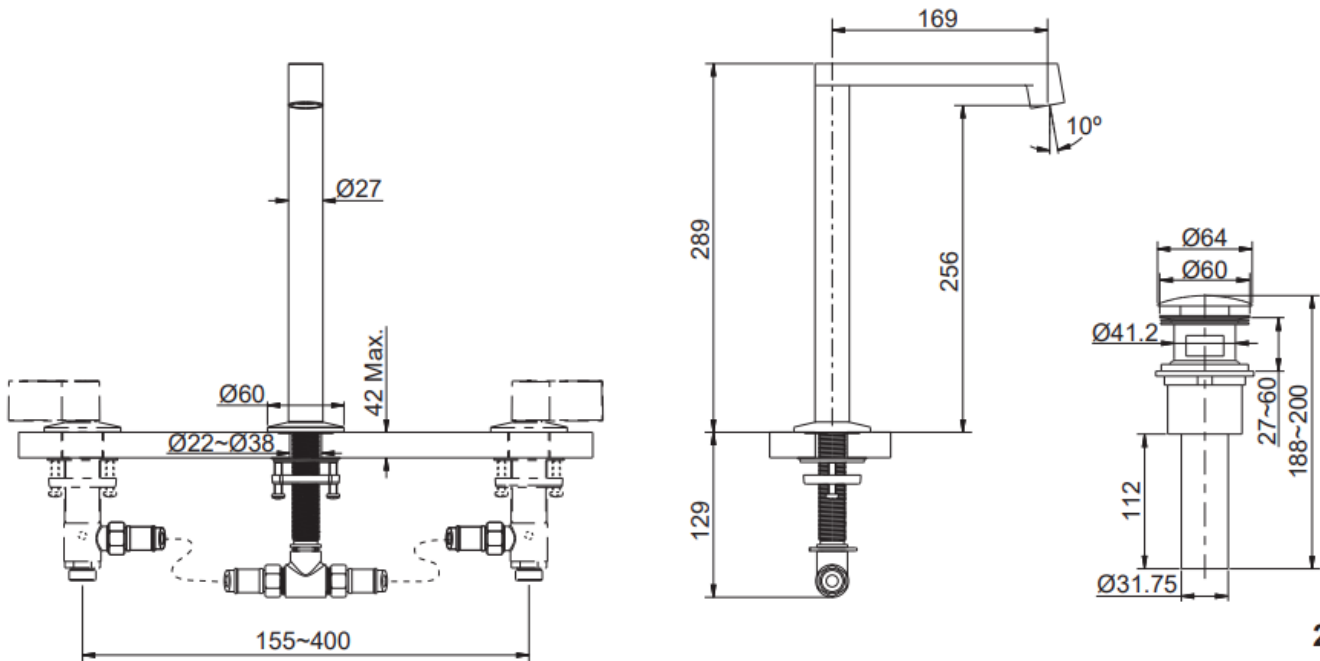

Brand : KOHLER
 Name : COMPONENTS Widespread lav spout, row
 Item Code : K23887T-RGD
 Designer :
 Color / Finish: Rose Gold
 Dimensions : (See data drawing below for dimensions)

Product info:

- Deck-mount bath faucets
- With Oly Design
- Premium metal construction
- Finishes resist corrosion and tarnishing