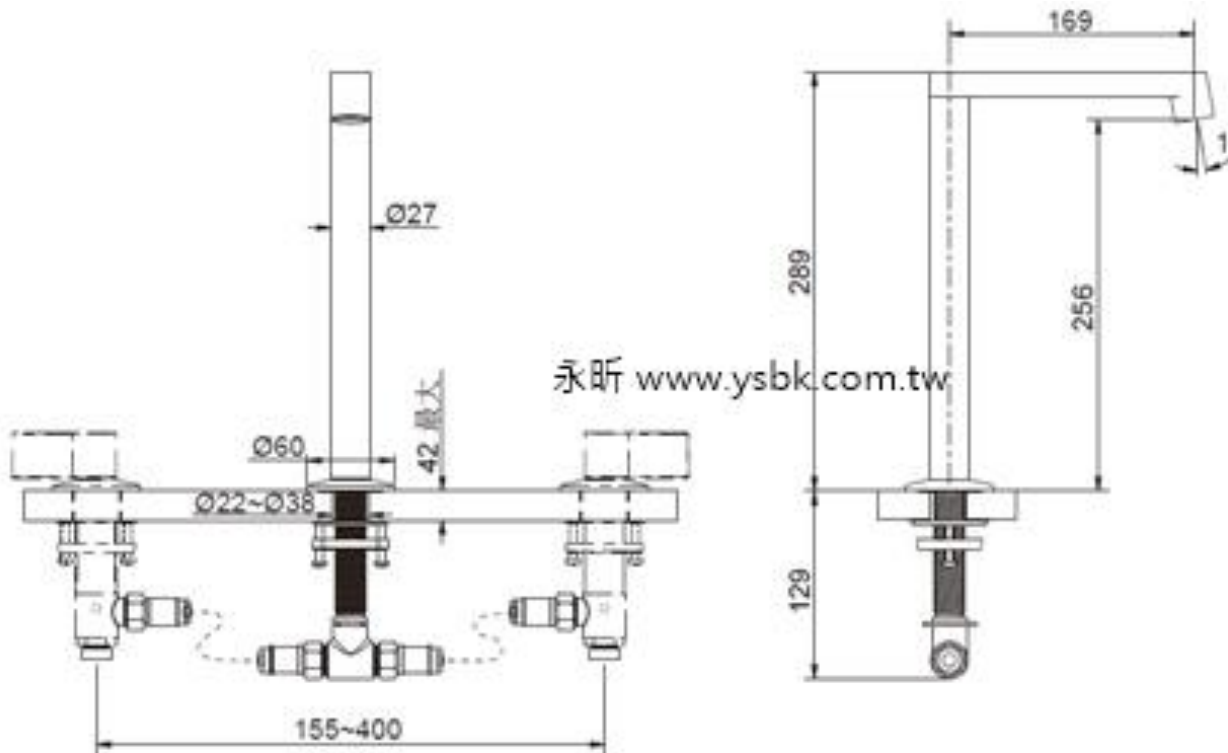

Brand : KOHLER
 Name : Components wide-spread spout
 Item Code : K-23887T-AF + K77990T-4-AF

Designer :

Color / Finish: French Gold
 Dimensions : 289 x 169 mm

Product info:

- Premium Metal Construction
- Finishes resist corrosion and tarnishing
- To be used with Components Wall mount Lavatory Handle and Valves
- Lever Handles