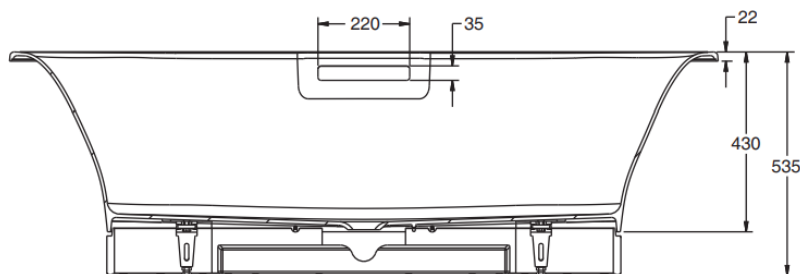

Brand : KOHLER  
 Name : VOLUTE Cast Iron Tub  
 Item Code : K23747T-GR-7  
 Designer :  
 Color / Finish: Black  
 Dimensions : 1500 x 800 x 485mm

**Product info:**

- FREESTANDING Cast Iron Tub
- Collision of Passion and Mysteriousness
- Drawing Inspiration from MU Uniform
- Exclusive MU elements and Color Matching
- Requires K1389732-P5 and K18416T-NA