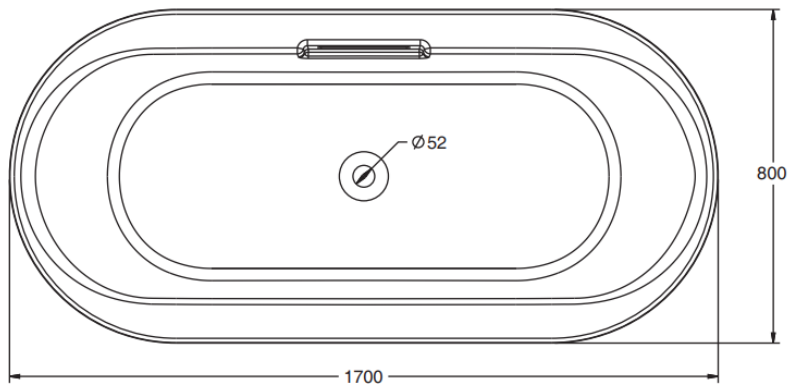

Brand : KOHLER  
 Name : VOLUTE Cast Iron Tub  
 Item Code : K23747T-GR-7  
 Designer :  
 Color / Finish: Black  
 Dimensions : 1500 x 800 x 485mm

**Product info:**

- FREESTANDING Cast Iron Tub
- Collision of Passion and Mysteriousness
- Drawing Inspiration from MU Uniform
- Exclusive MU elements and Color Matching
- Requires K1389732-P5 and K18416T-NA