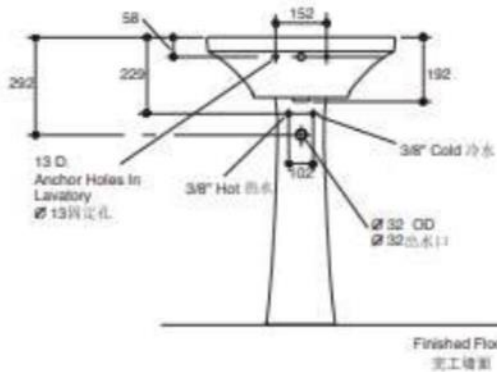

Brand : KOHLER
Name : CIMARRON Lavatory, 3 tap holes
Item Code : K2363T-8-0

Designer :
Color / Finish: White
Dimensions : 578 x 475 x 866 mm

Product info:

- Lavatory, 3 tap holes
- 8" (203 mm) widespread faucet holes
- Overflow drain
- (Requires K2364T-V-0)

K-2362T-8V

K-2362T-1V

K-2362T-4V

Flushing of pipe must be done before fittings are installed. Failure to do so voids the warranty.

Follow cleaning instructions and avoid using any harmful chemicals.

All information is for reference only. Installation shall always be based on the specs provided with actual delivered items.