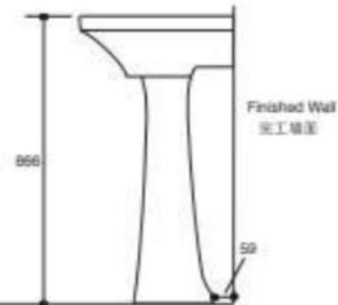

Brand : KOHLER
Name : CIMARRON Lavatory, 3 tap holes
Item Code : K2363T-8-0

Designer :
Color / Finish: White
Dimensions : 578 x 475 x 866 mm

Product info:

- Lavatory, 3 tap holes
- 8" (203 mm) widespread faucet holes
- Overflow drain
- (Requires K2364T-V-0)

K-2362T-8V

K-2362T-1V

K-2362T-4V

Flushing of pipe must be done before fittings are installed. Failure to do so voids the warranty.

Follow cleaning instructions and avoid using any harmful chemicals.

All information is for reference only. Installation shall always be based on the specs provided with actual delivered items.