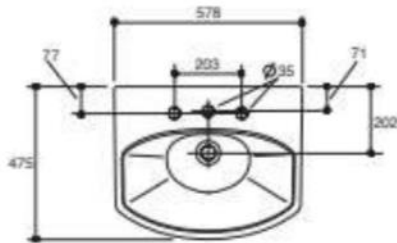

Brand : KOHLER
Name : CIMARRON Lavatory, 3 tap holes
Item Code : K2363T-8-0

Designer :
Color / Finish: White
Dimensions : 578 x 475 x 866 mm

Product info:

- Lavatory, 3 tap holes
- 8" (203 mm) widespread faucet holes
- Overflow drain
- (Requires K2364T-V-0)

K-2362T-8V

K-2362T-1V

K-2362T-4V

Flushing of pipe must be done before fittings are installed. Failure to do so voids the warranty.

Follow cleaning instructions and avoid using any harmful chemicals.

All information is for reference only. Installation shall always be based on the specs provided with actual delivered items.