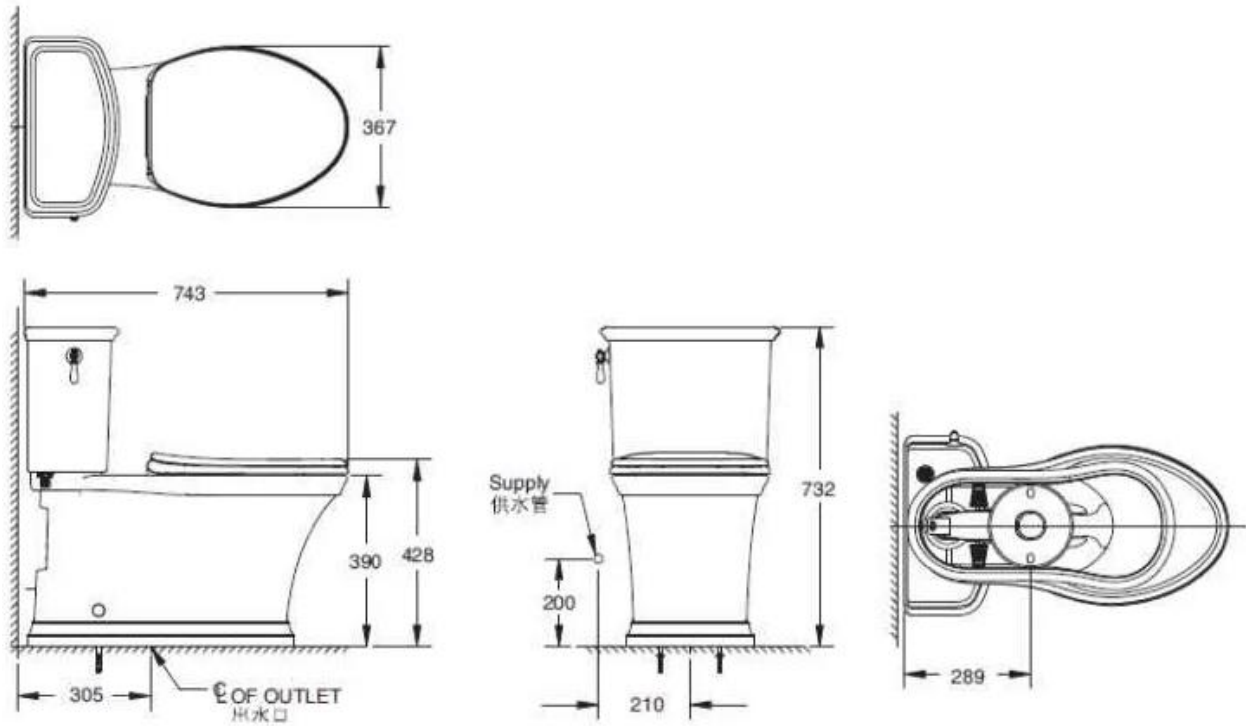

Brand : KOHLER  
 Name : Harken 2-Piece toilet Skirted Bowl  
 Item Code : K22698T-W-0 - Skirted Bowl  
 K22699T-WT3-0 -Tank  
 K22697T-0 – Seat and Cover

Designer :  
 Color / Finish: White  
 Dimensions : 732 x 363 x 681 mm

- Product info:**
- 2-Piece Toilet
  - With quiet close seat
  - Skirted Bowl
  - Tank
  - Class Five 3/4.5lp
  - Requires Tank and Seat cover

- Add-ons:**
- Hose 1/2 x 1/2
  - Angle valve 1/2
  - Floor Flange