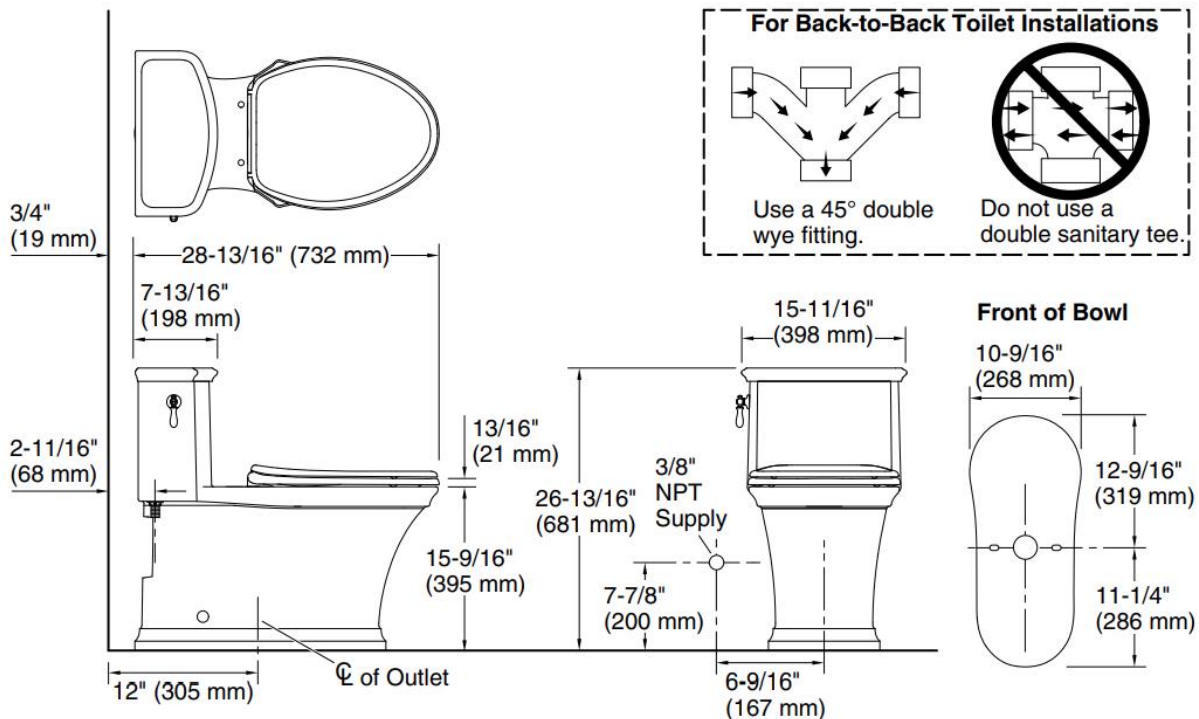

Brand : KOHLER
 Name : HARKEN one piece toilet, skirted bowl
 Item Code : K22695T-SW-0

Designer :

Color / Finish: White
 Dimensions : 732 x 363 x 732 mm

Product info:

- One piece toilet
- Skirted bowl
- Easy-to-clean design
- Compact elongated bowl offers added comfort while occupying the same space as a round-front bowl
- Standard height
- 1.28 gpf (4.8 lpf)
- Left-hand Polished Chrome trip lever
- Quiet-Close™ elongated lid and seat prevents slamming