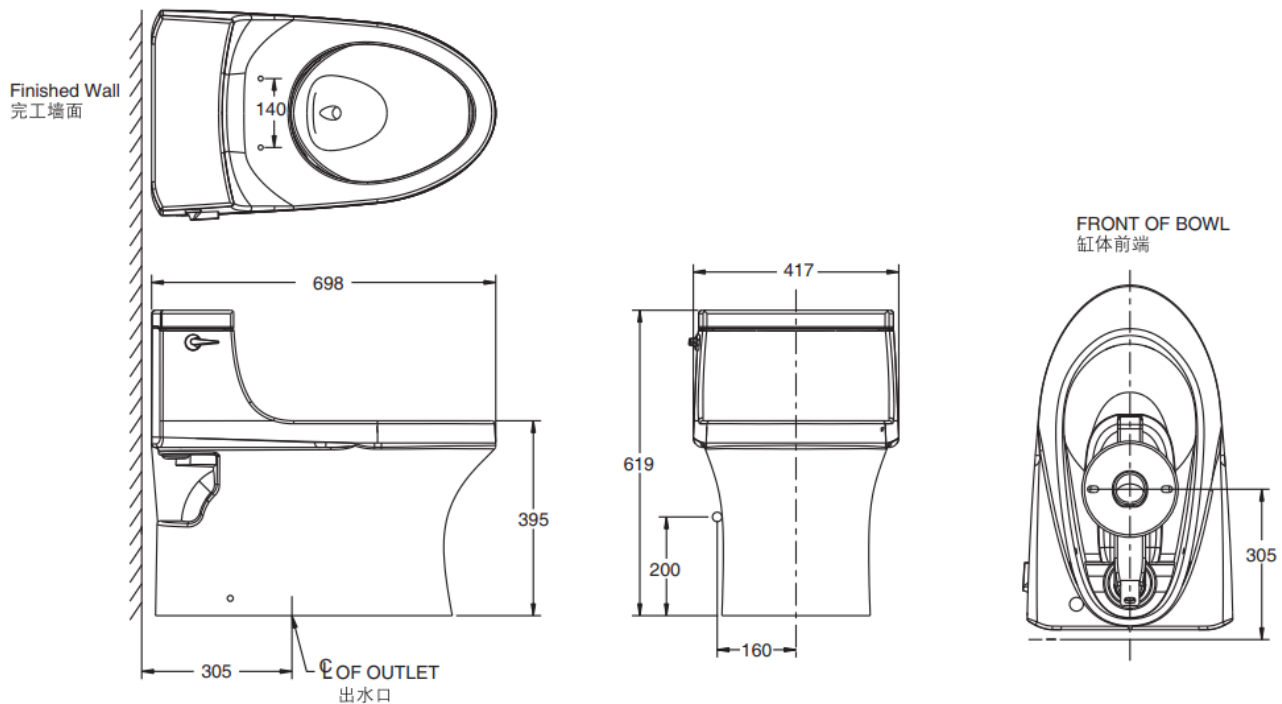

Brand : KOHLER
 Name : SAN SOUCl one piece toilet
 Item Code : K21865T-S-0
 Designer :
 Color / Finish: White
 Dimensions : 417 x 698 x 619 mm

Product info:

- One fixed panel
- One pivot door
- Opening: RH Outwards
- Glass pattern: L-5 lake list