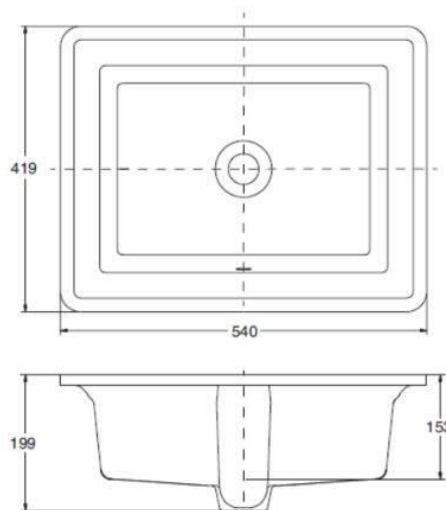

Brand : KOHLER  
 Name : HARKEN Undercounter Lavatory  
 Item Code : K21783T-0

Designer :

Color / Finish: White  
 Dimensions : 540 x 419 mm

**Product info:**

- Undercounter Lavatory
- New American Design - Modern interpretation of classical elements and design. Elegant lines, smooth glaze and classic silhouette bring a touch of classic elegance to bathroom décor.
- Clean Coat - For a lustrous, spotless look and carefree maintenance.

**Technical Dimension (Measurement: MM)**

**K-21783T-0**

Reference Value  
参考值

Unit: mm  
单位: 毫米

Note: waterproof unprotected overhang area on the underside of wood counter.  
注: 木质盥洗台面板下突出部份须作防水处理。

	Length 长	Width 宽	Height 高	Depth 盆深
Outer 外尺寸	540	419	199	153
Inner 内尺寸	476	355		