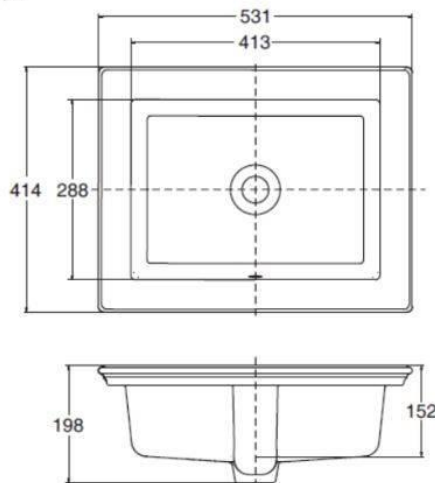

Brand : KOHLER
 Name : HARKEN Self Rimming Lavatory
 Item Code : K21781T-0

Designer :

Color / Finish: White
 Dimensions : 531 x 414mm

Product info:

- Self Rimming Lavatory
- no tap hole
- New American Design - Modern interpretation of classical elements and design. Elegant lines, smooth glaze and classic silhouette bring a touch of classic elegance to bathroom décor.
- Clean Coat - For a lustrous, spotless look and carefree maintenance.

Technical Dimension (Measurement: MM)

K-21781T-0

Reference Value
 参考值

Unit: mm
 单位: 毫米

	Length 长	Width 宽	Height 高	Depth 盆深
Outer 外尺寸	531	414	198	152
Inner 内尺寸	413	288		

Kohler reserves the right to change marked dimensions without prior notice.