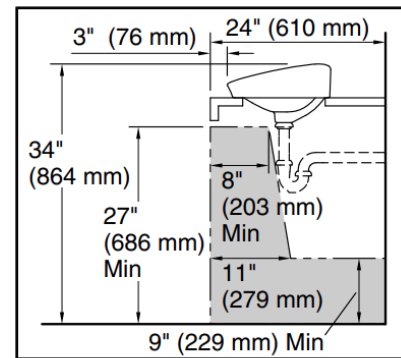

Brand : KOHLER
 Name : VEIL Vessel Lavatory
 Item Code : K20705N-0
 Designer :
 Color / Finish: White
 Dimensions : 979 x 219 x 406 mm

Product info:

- Oval vessel bathroom sink, no overflow
- No faucet holes; requires wall- or counter-mount faucet
- Innovative Supramic technology provides superior strength and ultra-thin edge profiles
- Includes color-matched brass drain cover
- Coordinates with other products in the Veil collection