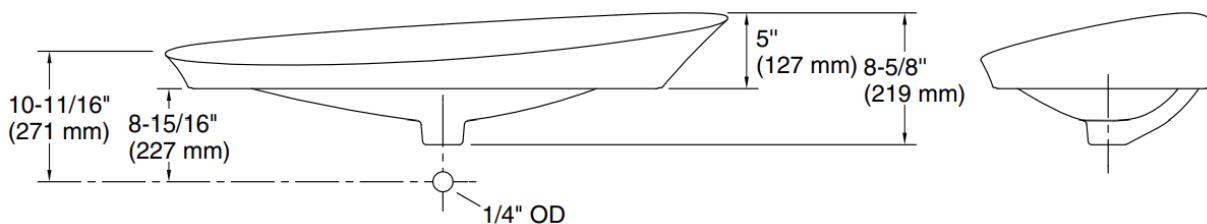

Flushing of pipe must be done before fittings are installed. Failure to do so voids the warranty.

Follow cleaning instructions and avoid using any harmful chemicals.

All information is for reference only. Installation shall always be based on the specs provided with actual delivered items.

For more info, visit www.sanitecph.com