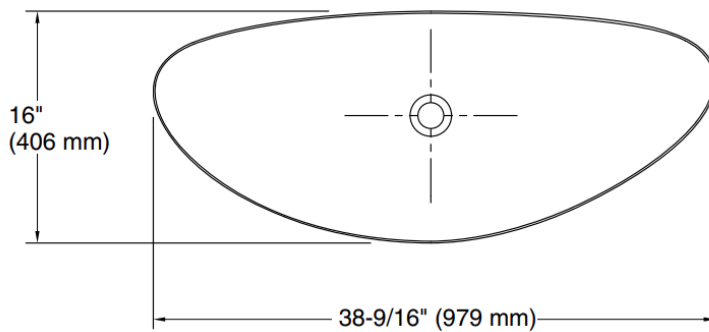

Brand : KOHLER
 Name : VEIL Vessel Lavatory
 Item Code : K20705N-0
 Designer :
 Color / Finish: White
 Dimensions : 979 x 219 x 406 mm

Product info:

- Oval vessel bathroom sink, no overflow
- No faucet holes; requires wall- or counter-mount faucet
- Innovative Supramic technology provides superior strength and ultra-thin edge profiles
- Includes color-matched brass drain cover
- Coordinates with other products in the Veil collection