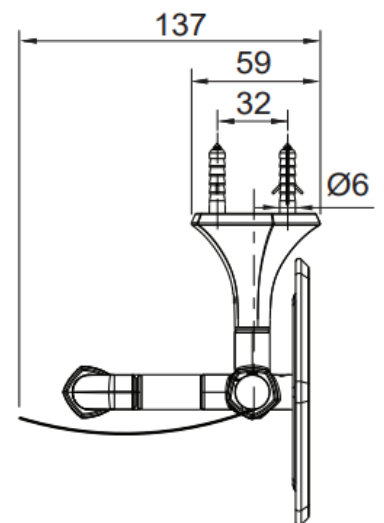

Brand : KOHLER
Name : Occasion Double cover toilet holder w/ tray
Item Code : K-EX27067T-AF
Designer :
Color / Finish: French Gold
Dimensions : 337 x 142 x 137 mm

Product info:

- Double cover toilet holder
- With tray

For more info, visit www.sanitecph.com

Brand : KOHLER
 Name : VEIL Vessel Lavatory
 Item Code : K20704-0
 Designer :
 Color / Finish: White
 Dimensions : 537 x 357 mm

Product info:

- 21" oval vessel bathroom sink
- Asymmetrical oval basin
- No faucet holes; requires wall- or counter-mount faucet
- Overflow drain
- Includes color-matched overflow cap and color-matched brass drain cover