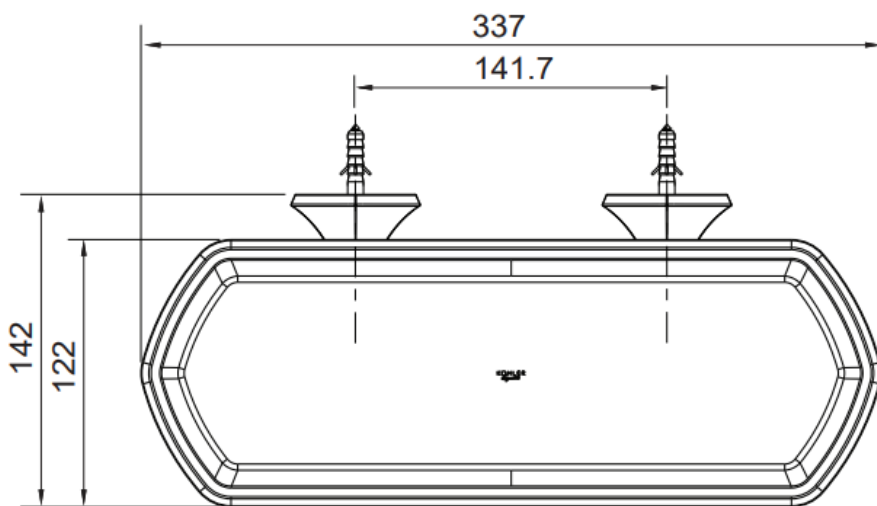

Brand : KOHLER
Name : Occasion Double cover toilet holder w/ tray
Item Code : K-EX27067T-AF
Designer :
Color / Finish: French Gold
Dimensions : 337 x 142 x 137 mm

Product info:

- Double cover toilet holder
- With tray

For more info, visit www.sanitecph.com

Brand : KOHLER
 Name : VEIL Vessel Lavatory
 Item Code : K20704-0
 Designer :
 Color / Finish: White
 Dimensions : 537 x 357 mm

Product info:

- 21" oval vessel bathroom sink
- Asymmetrical oval basin
- No faucet holes; requires wall- or counter-mount faucet
- Overflow drain
- Includes color-matched overflow cap and color-matched brass drain cover