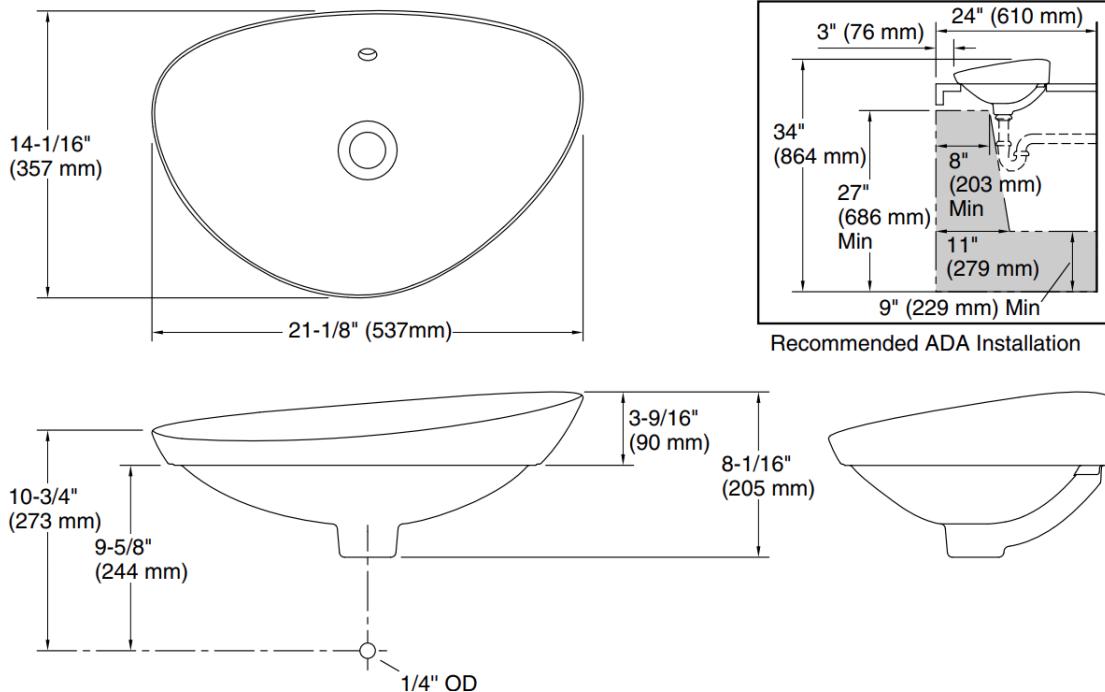

Brand : KOHLER
Name : Occasion Double cover toilet holder w/ tray
Item Code : K-EX27067T-AF
Designer :
Color / Finish: French Gold
Dimensions : 337 x 142 x 137 mm

Product info:

- Double cover toilet holder
- With tray

For more info, visit www.sanitecph.com

Brand : KOHLER
 Name : VEIL Vessel Lavatory
 Item Code : K20704-0
 Designer :
 Color / Finish: White
 Dimensions : 537 x 357 mm

Product info:

- 21" oval vessel bathroom sink
- Asymmetrical oval basin
- No faucet holes; requires wall- or counter-mount faucet
- Overflow drain
- Includes color-matched overflow cap and color-matched brass drain cover