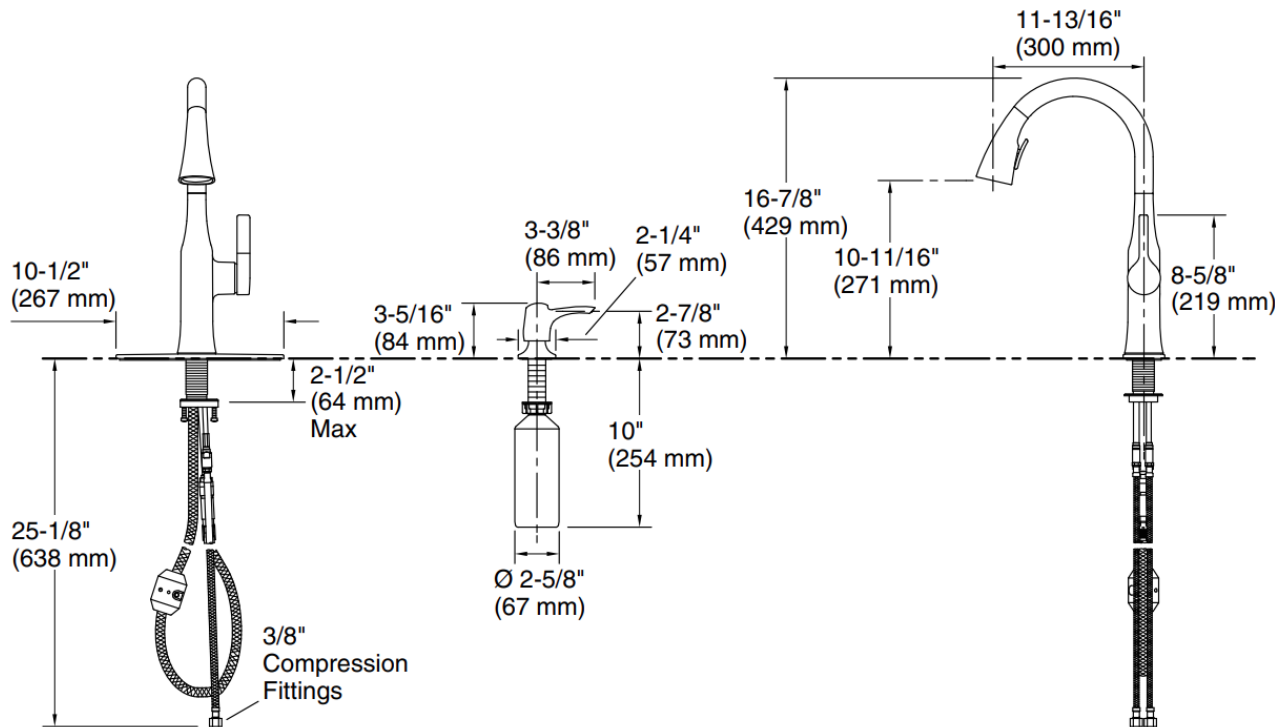

Brand : KOHLER
 Name : RUBICON Sink Faucet with pull down spray head
 Item Code : K20147T-4-VS
 Designer :
 Color / Finish: Vibrant Stainless
 Dimensions : 457 x 305 x 683mm

Product info:

- Washout urinal.
- 3/4" top spud.
- 0.125 gpf (0.47 lpf) to 1.0 gpf (3.8 lpf).
- 14" (356 mm) extended rim.