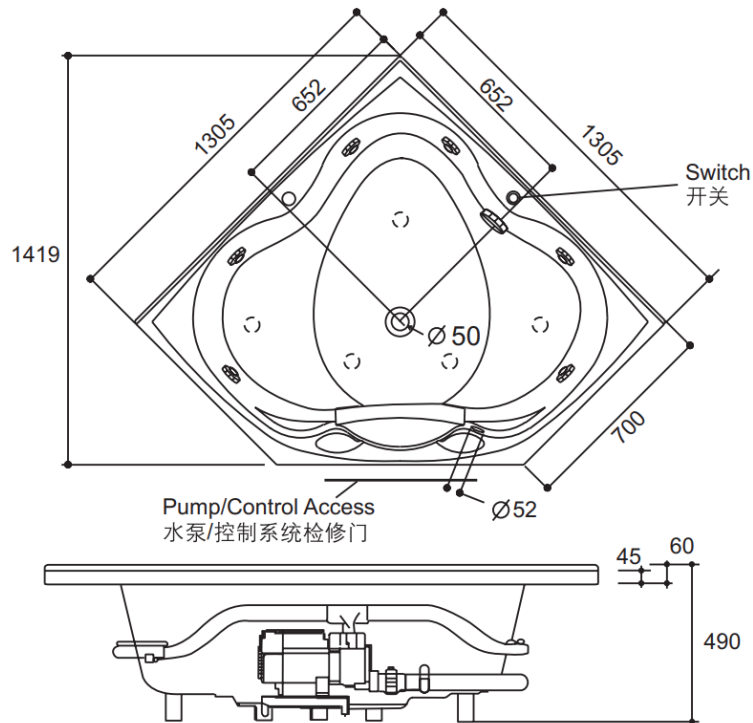

Brand : KOHLER
 Name : EMERALD Drop in acrylic corner whirlpool bath
 Item Code : K18777T-K-0
 Designer :
 Color / Finish: White
 Dimensions : 1305 x 1305 x 490 mm

Product info:

- Drop in acrylic corner whirlpool bath
- Corner bath for space saving
- Molded space for bathing stuff
- Bodyguard (R) valve
- Six adjustable ProFlex (R) whirlpool jets for maximum bather comfort