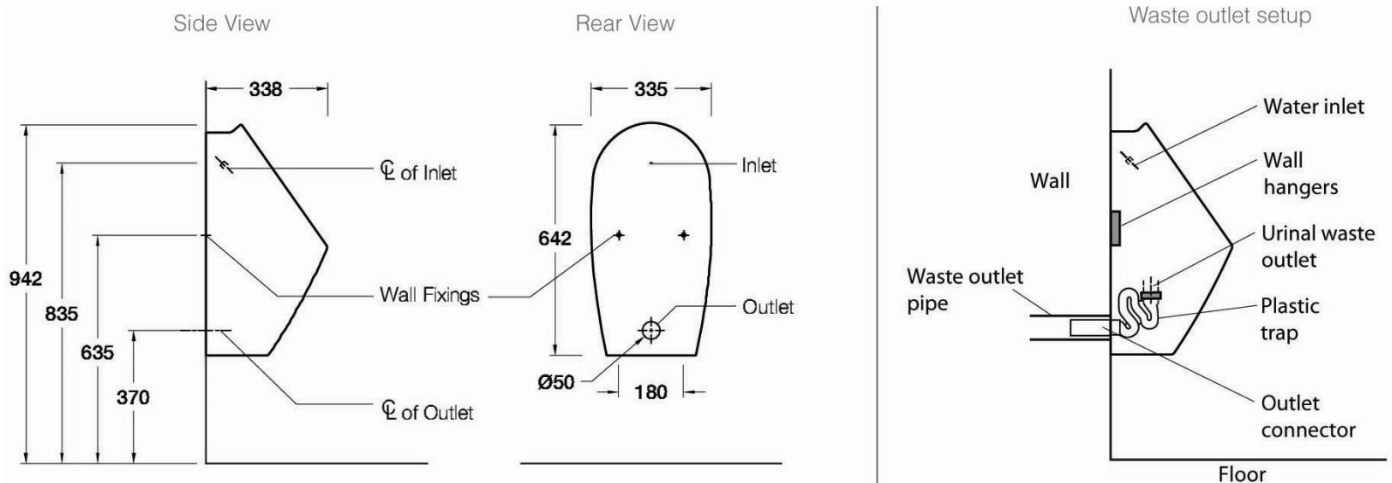

Brand : KOHLER
 Name : PATIO ECO Rear spud urinal
 Item Code : K18645T-2ER-0
 Designer :
 Color / Finish: White
 Dimensions : 335 x 332 x 642 mm

Product info:

- PATIO ECO options of 0.5 L/ 1L/ 3L per flush