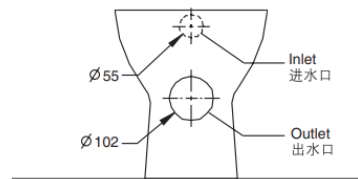

Brand : KOHLER  
 Name : PANACHE wall faced floor mounted toilet  
 Item Code : K18154A-0  
 Designer :  
 Color / Finish: White  
 Dimensions : 550 x 358 x 395mm

**Product info:**

- Wall Faced floor mounted toilet
- Quiet close seat and cover
- Trap way
- Hydro tower
- Flush Actuator

Reference Value  
参考值

UNIT: mm  
单位: 毫米

1036901  
P-Trap  
墙排水

1206391  
S-Trap(Optional)  
地排水(选配)

Flushing of pipe must be done before fittings are installed. Failure to do so voids the warranty.

Follow cleaning instructions and avoid using any harmful chemicals.