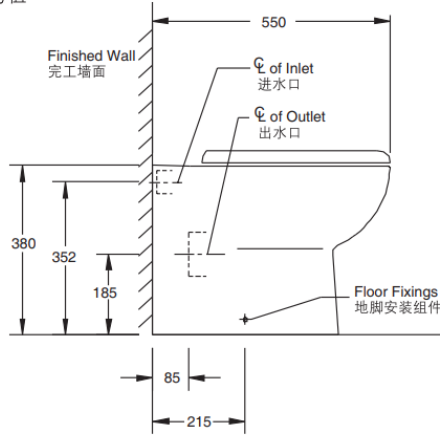

Brand : KOHLER  
 Name : PANACHE wall faced floor mounted toilet  
 Item Code : K18154A-0  
 Designer :  
 Color / Finish: White  
 Dimensions : 550 x 358 x 395mm

**Product info:**

- Wall Faced floor mounted toilet
- Quiet close seat and cover
- Trap way
- Hydro tower
- Flush Actuator

Reference Value  
参考值

UNIT: mm  
单位: 毫米

1036901  
P-Trap  
墙排水

1206391  
S-Trap(Optional)  
地排水(选配)

Flushing of pipe must be done before fittings are installed. Failure to do so voids the warranty.

Follow cleaning instructions and avoid using any harmful chemicals.