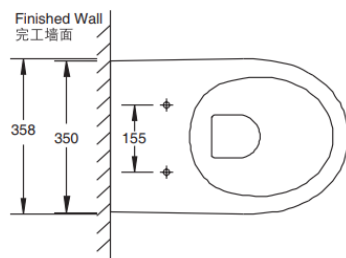

Brand : KOHLER  
 Name : PANACHE wall faced floor mounted toilet  
 Item Code : K18154A-0  
 Designer :  
 Color / Finish: White  
 Dimensions : 550 x 358 x 395mm

**Product info:**

- Wall Faced floor mounted toilet
- Quiet close seat and cover
- Trap way
- Hydro tower
- Flush Actuator

Reference Value  
参考值

UNIT: mm  
单位: 毫米

1036901  
P-Trap  
墙排水

1206391  
S-Trap(Optional)  
地排水(选配)

Flushing of pipe must be done before fittings are installed. Failure to do so voids the warranty.

Follow cleaning instructions and avoid using any harmful chemicals.