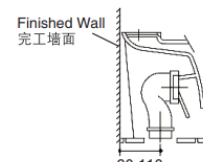

Brand : KOHLER  
 Name : PANACHE wall faced floor mounted toilet  
 Item Code : K18154A-0  
 Designer :  
 Color / Finish: White  
 Dimensions : 550 x 358 x 395mm

**Product info:**

- Wall Faced floor mounted toilet
- Quiet close seat and cover
- Trap way
- Hydro tower
- Flush Actuator

Reference Value  
参考值

UNIT: mm  
单位: 毫米

1036901  
P-Trap  
墙排水

1206391  
S-Trap(Optional)  
地排水(选配)

Flushing of pipe must be done before fittings are installed. Failure to do so voids the warranty.

Follow cleaning instructions and avoid using any harmful chemicals.