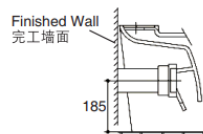

Brand : KOHLER  
 Name : PANACHE wall faced floor mounted toilet  
 Item Code : K18154A-0  
 Designer :  
 Color / Finish: White  
 Dimensions : 550 x 358 x 395mm

**Product info:**

- Wall Faced floor mounted toilet
- Quiet close seat and cover
- Trap way
- Hydro tower
- Flush Actuator

Reference Value  
参考值

UNIT: mm  
单位: 毫米

1036901  
P-Trap  
墙排水

1206391  
S-Trap(Optional)  
地排水(选配)

Flushing of pipe must be done before fittings are installed. Failure to do so voids the warranty.

Follow cleaning instructions and avoid using any harmful chemicals.