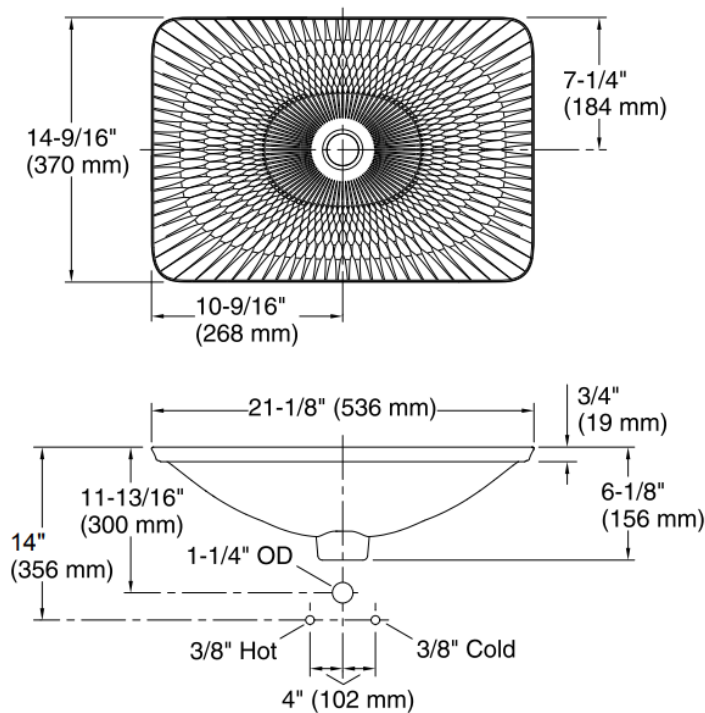

Brand : KOHLER  
 Name : DERRING CARRILON® RECTANGLE WADING POOL Vessel Type Lavatory  
 Item Code : K17916-RL-RB3  
 Designer :  
 Color / Finish: Blustone Rutile  
 Dimensions : 536 x 370 mm

**Product info:**

- Vessel Lavatory
- No faucet holes; requires wall- or counter-mount faucet
- Vitreous China
- No faucet hole
- With overflow drain

Flushing of pipe must be done before fittings are installed. Failure to do so voids the warranty.  
 Follow cleaning instructions and avoid using any harmful chemicals.  
 All information is for reference only. Installation shall always be based on the specs provided with actual delivered items.  
 For more info, visit [www.sanitecph.com](http://www.sanitecph.com)