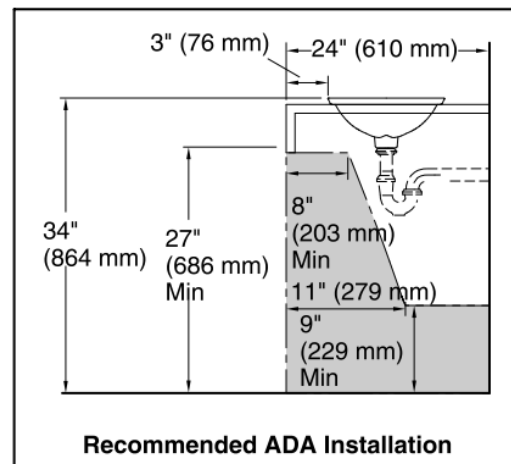

Brand : KOHLER  
 Name : DERRING CARRILON® RECTANGLE WADING POOL Vessel Type Lavatory  
 Item Code : K17916-RL-RB3  
 Designer :  
 Color / Finish: Blustone Rutile  
 Dimensions : 536 x 370 mm

**Product info:**

- Vessel Lavatory
- No faucet holes; requires wall- or counter-mount faucet
- Vitreous China
- No faucet hole
- With overflow drain

Flushing of pipe must be done before fittings are installed. Failure to do so voids the warranty.  
 Follow cleaning instructions and avoid using any harmful chemicals.  
 All information is for reference only. Installation shall always be based on the specs provided with actual delivered items.  
 For more info, visit [www.sanitecph.com](http://www.sanitecph.com)