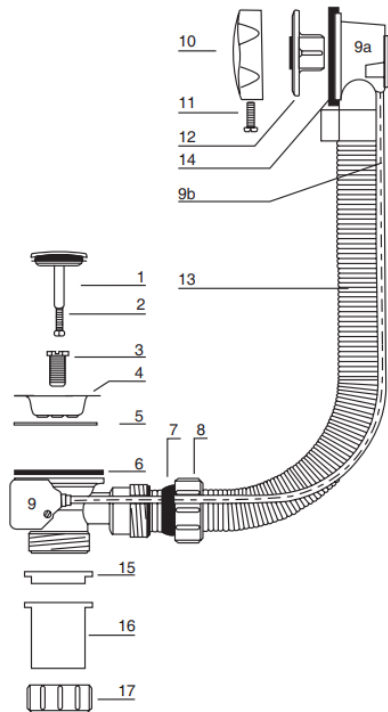

Brand : KOHLER
 Name : PORTRAIT Bath drain
 Item Code : K17295T-CP
 Designer :
 Color / Finish: Polished Chrome
 Dimensions :

Product info:

- Bath Drain
- Featuring stringent design and durable material, the sturdy lift rod mechanism guarantees smooth operation
- Quality electroplated finish ensures lasting, rust-free performance
- An array of Kohler vibrant PVD finish options ensure you can create a bath in jus the hue you want