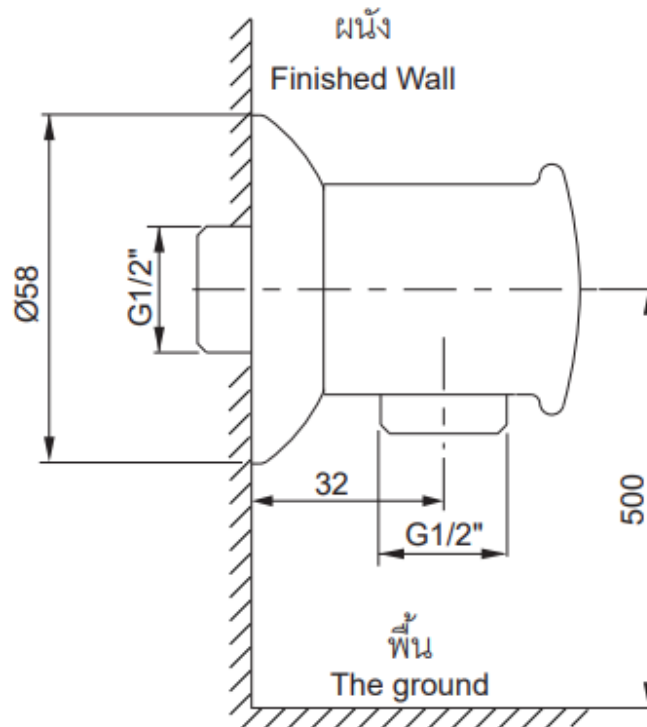

Brand : KOHLER
Name : Round wall outlet
Item Code : K16381T-AF

Designer :

Color / Finish: French Gold
Dimensions : Ø58 x 32 mm

Product info:

- Round Wall Outlet
- Metal Construction
- Finishes resist corrosion and tarnishing