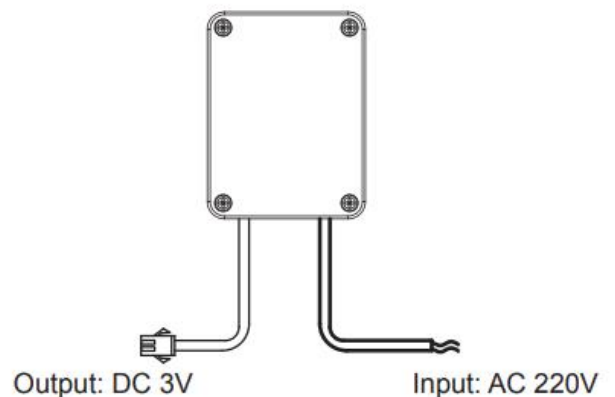

K-16306T-NA

Flushing of pipe must be done before fittings are installed. Failure to do so voids the warranty.
Follow cleaning instructions and avoid using any harmful chemicals.
All information is for reference only. Installation shall always be based on the specs provided with actual delivered items.
For more info, visit www.sanitecph.com