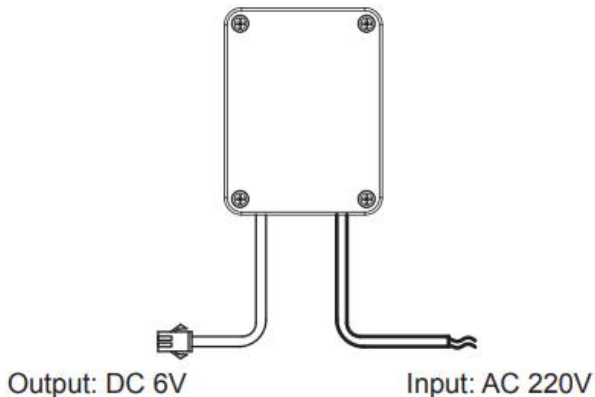

Brand : KOHLER
 Name : AC Power supply 3V
 Item Code : K16306T-NA
 Designer :
 Color / Finish: White
 Dimensions :

Product info:

- AC Power supply 3V
- Input AC220V
- Frequency 50/60Hz.
Output DC3V.
- 1 power supply unit can support up to 2 sensors only