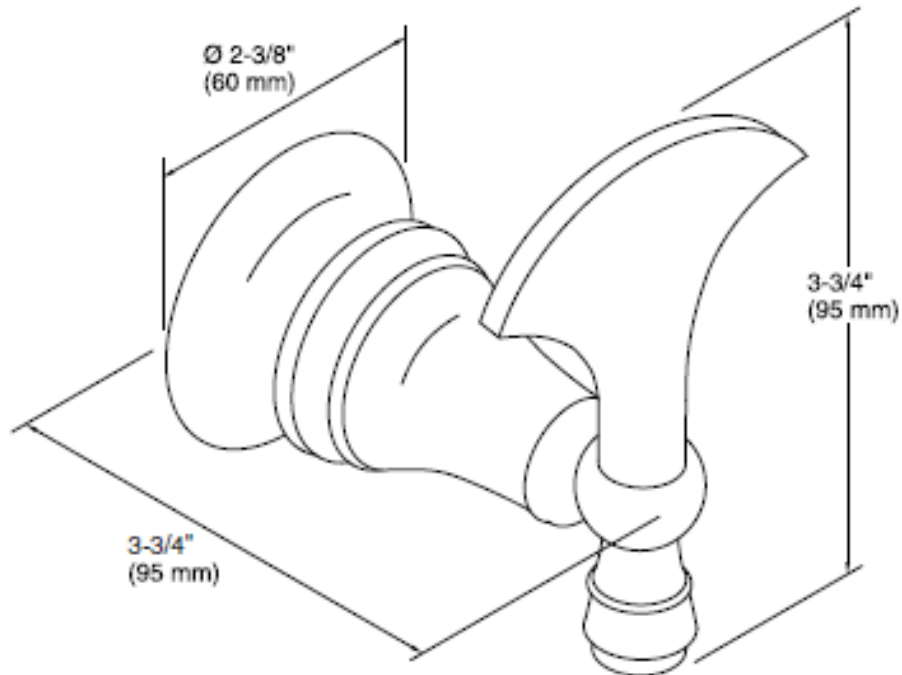

Brand : KOHLER  
Name : REVIVAL Robe hook  
Item Code : K16146T-CP  
Designer :  
Color / Finish: Polished Chrome  
Dimensions : 95 mm x 60 mm x 95 mm

Product info:  
• Robe Hook

Flushing of pipe must be done before fittings are installed. Failure to do so voids the warranty.  
Follow cleaning instructions and avoid using any harmful chemicals.  
All information is for reference only. Installation shall always be based on the specs provided with actual delivered items.  
For more info, visit [www.sanitecph.com](http://www.sanitecph.com)