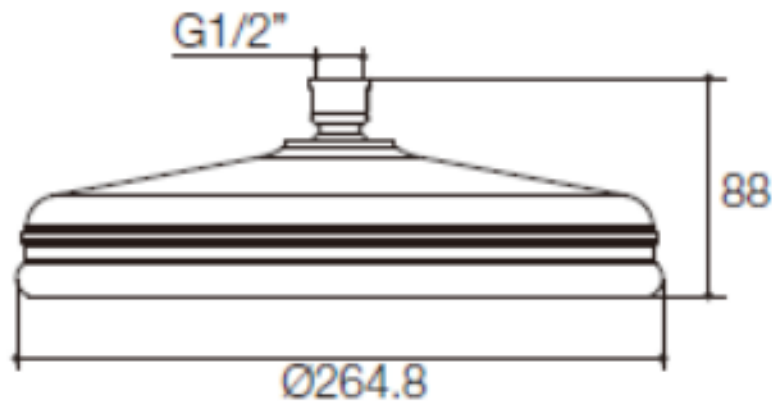

Brand : KOHLER  
Name : Katalyst Air 10" shower head  
Item Code : K15991-CL-CP

Designer :

Color / Finish: Polished Chrome  
Dimensions : Ø264.8 x 88 mm

Product info:

- 10" Traditional Round Rain Air Katalyst Showerhead
- Full coverage of spray
- Finishes resist corrosion and tarnishing