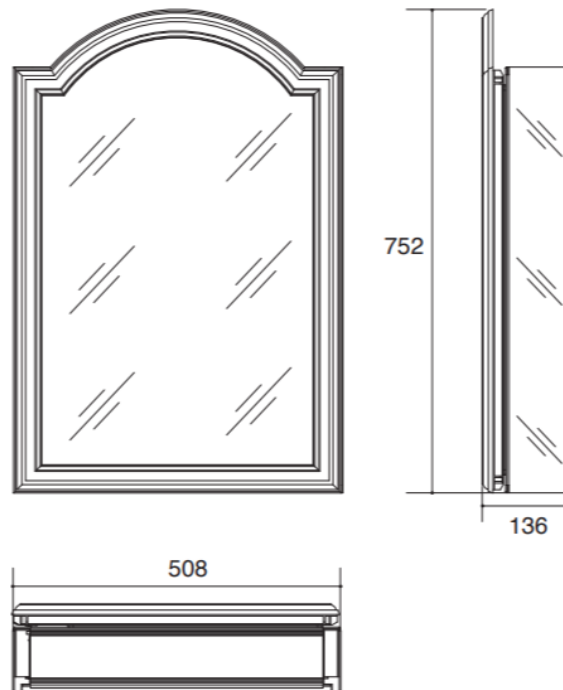

Brand : KOHLER
Name : DEVONSHIRE Mirror Cabinet
Item Code : K15035T-NA
Designer :
Color / Finish: White
Dimensions : 508 x 752 x 136 mm

Product info:

- Mirror Cabinet

15035T

Flushing of pipe must be done before fittings are installed. Failure to do so voids the warranty.